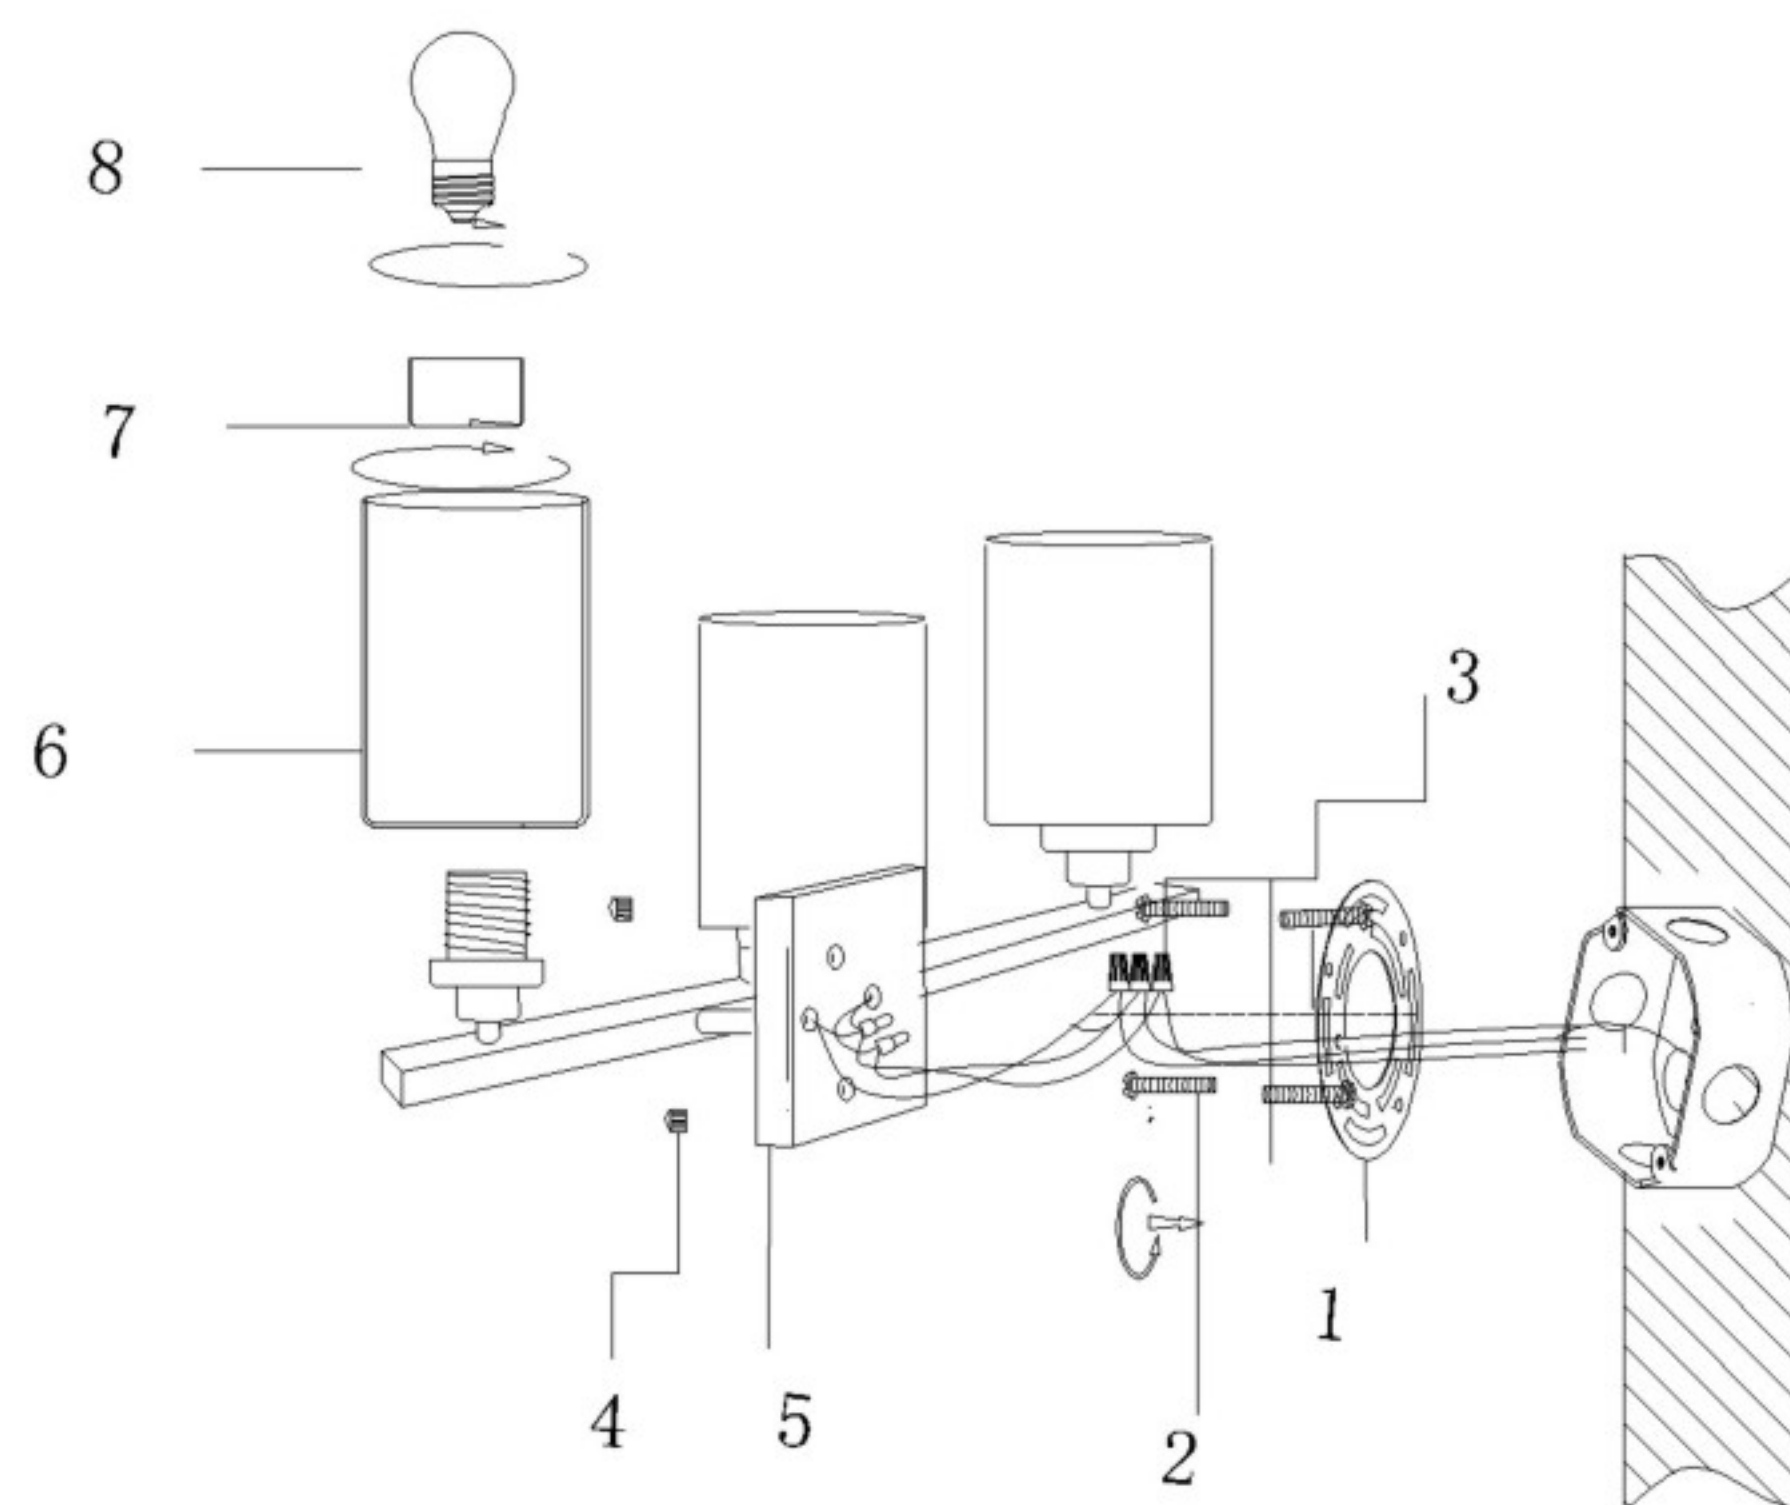

Welcome to visit our website and purchase our quality products!

Your suggestions and comments for COSTWAY are really important to us! We sincerely solicit you to go back to our shop and leave a good rating in just a simple click. It would be quite encouraging if you could kindly do so like below:

★★★★★ Great products so far

February 24, 2019

Great products so far. Fast delivery, easy setup, and working without any issues.

With your inspiring rating, COSTWAY will be more consistent to offer you EASY SHOPPING EXPERIENCE, GOOD PRODUCTS and EFFICIENT SERVICE!

US office: Fontana, California

UK office: Ipswich

- Reward Points
- Exclusive Customer Service
- Personalized Recommendations
- Permanent Shopping Cart
- Order History

5 Star Rating

We would like to extend our heartfelt thanks to all of our customers for taking time to assemble this product and giving us valuable feedbacks.

Installation Instructions for Model#EP24544US

Please turn off power to the outlet and review instructions before installation. The installation must be handled by a qualified licensed electrician. Also, be sure to turn off power before changing the bulb or cleaning the fixture.

1. Attach the mounting strip(1) to the wall by using the screw(2)
2. Connect the wire by using the wire connector (3). (Note: Connect the black wire to the black (Hot) , the white wire to the white(Neutral), and the ground wire to the ground post.)
3. Install the base(5) to the mounting strip(1) by using nut (4).
4. Lock the glass shade (6) to the lamp holder and fix it by using the socket ring (7).
5. Insert the bulb (8).

Contact Us!

Do NOT return this item.

Contact our friendly customer service department for help first.

E-mail

US: cs.us@costway.com

UK: cs.uk@costway.com

Before You Start

- ⊙ Please read all instructions carefully.
- ⊙ Retain instructions for future reference.
- ⊙ Separate and count all parts and hardware.
- ⊙ Read through each step carefully and follow the proper order.
- ⊙ We recommend that, where possible, all items are assembled near to the area in which they will be placed in use, to avoid moving the product unnecessarily once assembled.
- ⊙ Always place the product on a flat, steady and stable surface.
- ⊙ Keep all small parts and packaging materials for this product away from babies and children as they potentially pose a serious choking hazard.

USER'S MANUAL Wall Lamps EP24544US

THIS INSTRUCTION BOOKLET CONTAINS **IMPORTANT** SAFETY INFORMATION. PLEASE READ AND KEEP FOR FUTURE REFERENCE.

Please give us a chance to make it right and do better!

Contact our friendly customer service department for help first.

Replacements for missing or damaged parts will be shipped ASAP!

Follow Costway
Visit us: www.costway.com