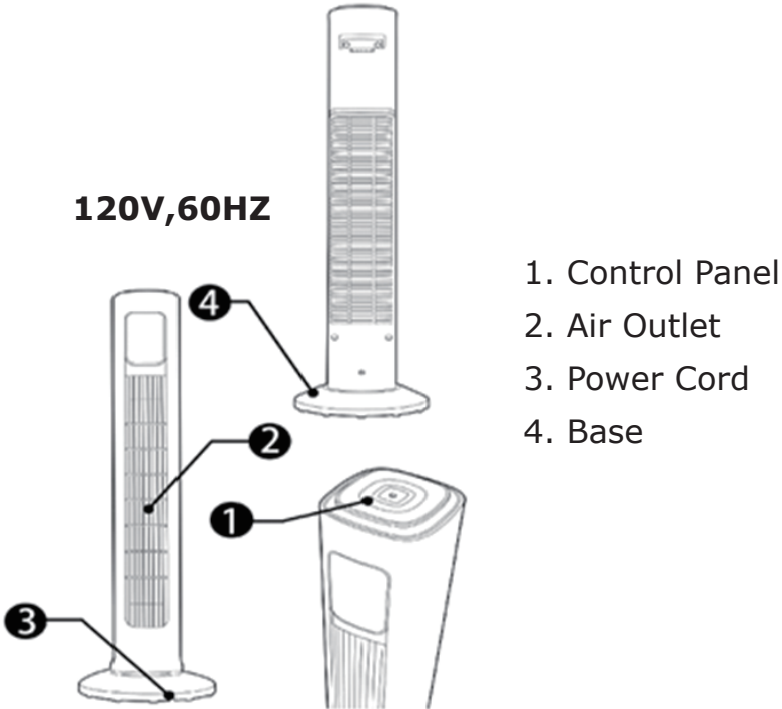

COSTWAY®

USER'S MANUAL

TOWER FAN ES10144US-WH

THIS INSTRUCTION BOOKLET CONTAINS **IMPORTANT** SAFETY INFORMATION. PLEASE READ AND KEEP FOR FUTURE REFERENCE.

Introduction

General description

Important : Please read this manual carefully before using the appliance as dangers may occur under incorrect operation.