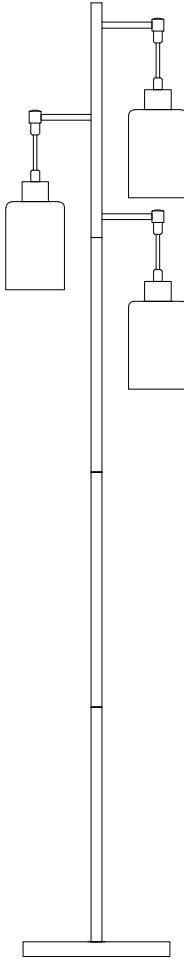

COSTWAY

USER'S MANUAL
3-Light Floor Lamp
EU10002US

THIS INSTRUCTION BOOKLET CONTAINS **IMPORTANT** SAFETY INFORMATION. PLEASE READ AND KEEP FOR FUTURE REFERENCE.

Please give us a chance to make it right and do better!

Contact our friendly customer service department for help first.

Replacements for missing or damaged parts will be shipped ASAP!

Follow Costway

Contact Us!

Do NOT return this item.

Contact our friendly customer service department for help first.

Before You Start

- ⚠ Please read all instructions carefully.
- ⚠ Retain instructions for future reference.
- ⚠ Separate and count all parts and hardware.
- ⚠ Read through each step carefully and follow the proper order.
- ⚠ We recommend that, where possible, all items are assembled near to the area in which they will be placed in use, to avoid moving the product unnecessarily once assembled.
- ⚠ Always place the product on a flat, steady and stable surface.
- ⚠ Keep all small parts and packaging materials for this product away from babies and children as they potentially pose a serious choking hazard.