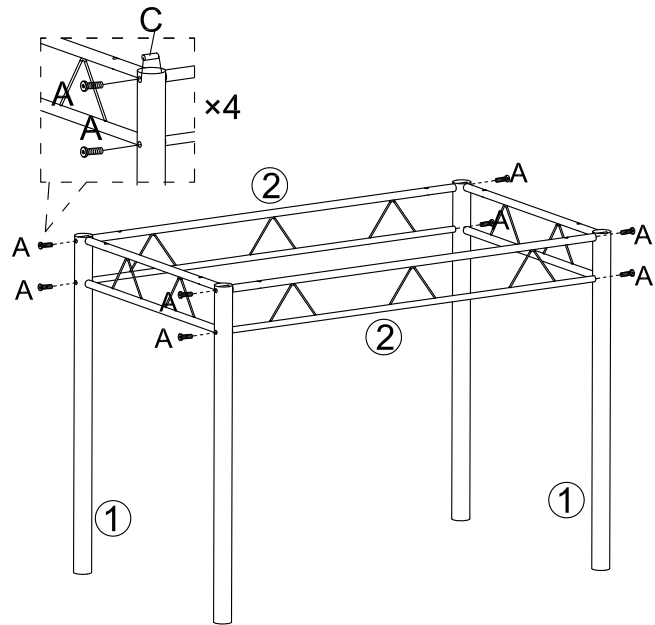

**COSTWAY**

WHERE THERE IS COSTWAY THERE IS HOME

**USER'S MANUAL**

**DINING SET  
HW55389**

**PRODUCT ASSEMBLY**

			
①×2PCS	②×2PCS	③×1PC	④×4PCS
			
⑤×8PCS	⑥×4PCS	⑦×4PCS	⑧×4PCS
 M6×50mm A×8PCS	 M6×25mm B×8PCS	 Ø10×34mm C×4PCS	 M6×35mm D×24PCS
 M6×10mm E×16PCS	 M4×23mm F×16PCS	 M4 G×1PC	

**1**

Screw
A  M6×50mm ×8
Screw
C  Ø10×34mm ×4

**PRODUCT ASSEMBLY**

**2**

Screw
B  M6×25mm ×8

**3**

Screw
D  M6×35mm ×24

4