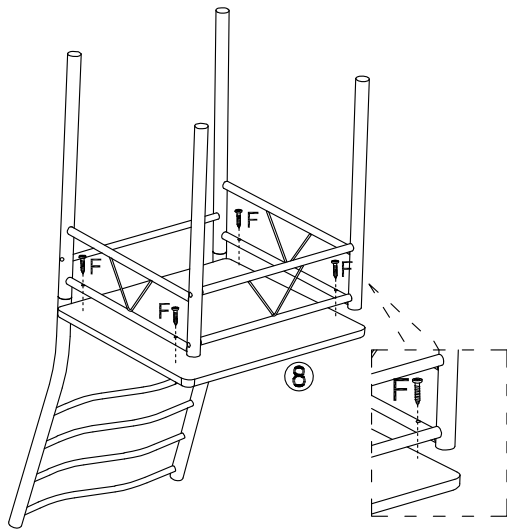

Screw
F
M4x23mm
x16

6