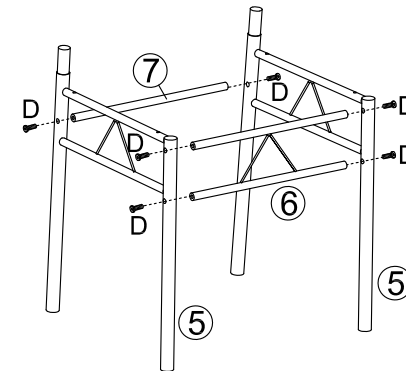

**COSTWAY**

WHERE THERE IS COSTWAY THERE IS HOME

**USER'S MANUAL**

**DINING SET  
HW55389**

**PRODUCT ASSEMBLY**

			
①×2PCS	②×2PCS	③×1PC	④×4PCS
			
⑤×8PCS	⑥×4PCS	⑦×4PCS	⑧×4PCS
 M6×50mm A×8PCS	 M6×25mm B×8PCS	 Ø10×34mm C×4PCS	 M6×35mm D×24PCS
 M6×10mm E×16PCS	 M4×23mm F×16PCS	 M4 G×1PC	

**1**

Screw
A  M6×50mm ×8
Screw
C  Ø10×34mm ×4

**PRODUCT ASSEMBLY**

**2**

Screw
B  M6×25mm ×8

**3**

Screw
D  M6×35mm ×24

4