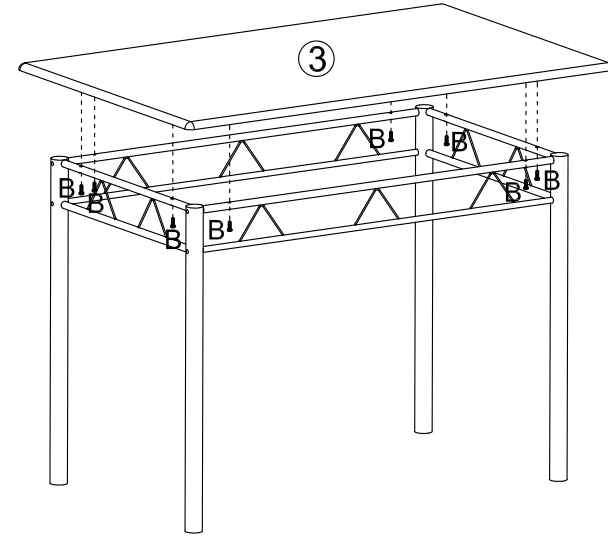

**COSTWAY**

WHERE THERE IS COSTWAY THERE IS HOME

**USER'S MANUAL**

**DINING SET  
HW55389**

**PRODUCT ASSEMBLY**

			
①×2PCS	②×2PCS	③×1PC	④×4PCS
			
⑤×8PCS	⑥×4PCS	⑦×4PCS	⑧×4PCS
 M6×50mm A×8PCS	 M6×25mm B×8PCS	 Ø10×34mm C×4PCS	 M6×35mm D×24PCS
 M6×10mm E×16PCS	 M4×23mm F×16PCS	 M4 G×1PC	

**1**

Screw
A  M6×50mm ×8
Screw
C  Ø10×34mm ×4

**PRODUCT ASSEMBLY**

**2**

Screw
B  M6×25mm ×8

**3**

Screw
D  M6×35mm ×24

4