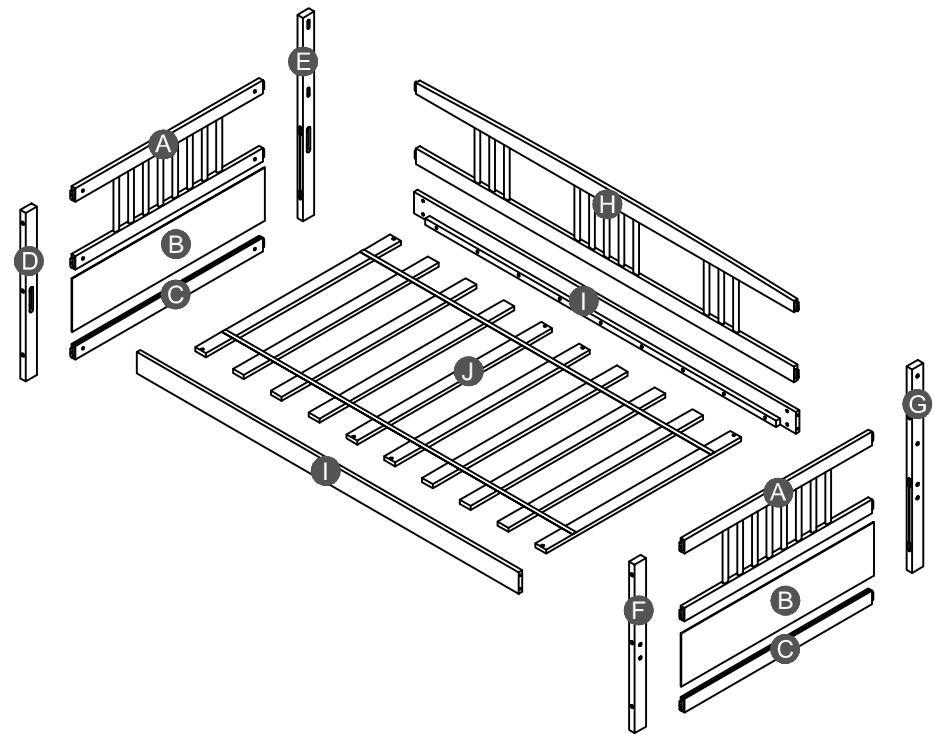

Detail View / Vue Détaillée