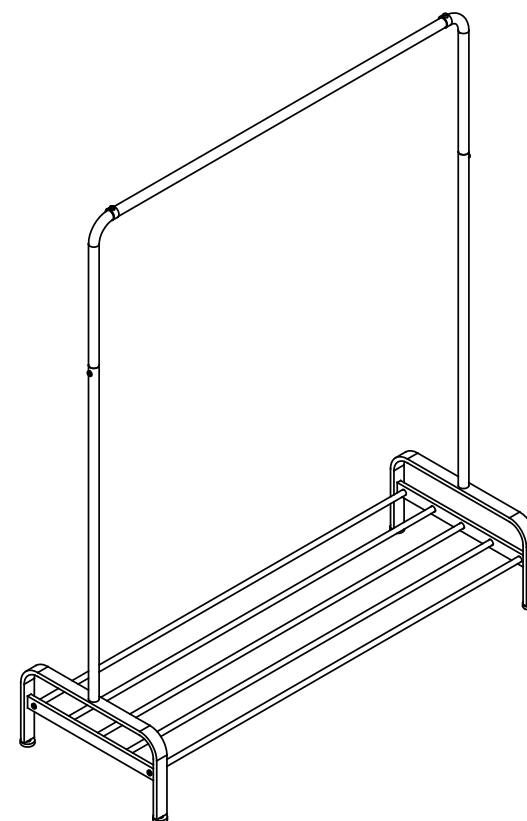

US office: Fontana

UK office: Ipswich

AU office: Truganina

DE office: Hamburg

FR office: Saint Vigor d'Ymonville

PL office: Gdańsk

USER'S MANUAL

Clothes Rack With Bottom Shelf HW65709

ASSEMBLY INSTRUCTIONS

A x2 	B x2 	C x3 	D x1 
E x4  M6*25	F x2  M5*12	G x1 	H x4 

1

2

3

4