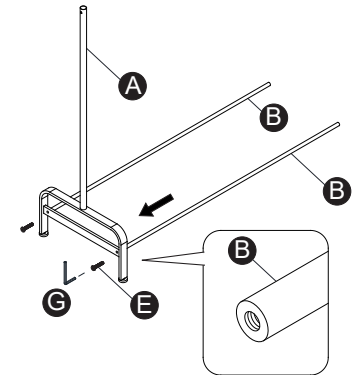

US office: Fontana

UK office: Ipswich

AU office: Truganina

DE office: Hamburg

FR office: Saint Vigor d'Ymonville

PL office: Gdańsk

USER'S MANUAL

Clothes Rack With Bottom Shelf HW65709

ASSEMBLY INSTRUCTIONS

A x2 	B x2 	C x3 	D x1 
E x4  M6*25	F x2  M5*12	G x1 	H x4 

1

2

3

4