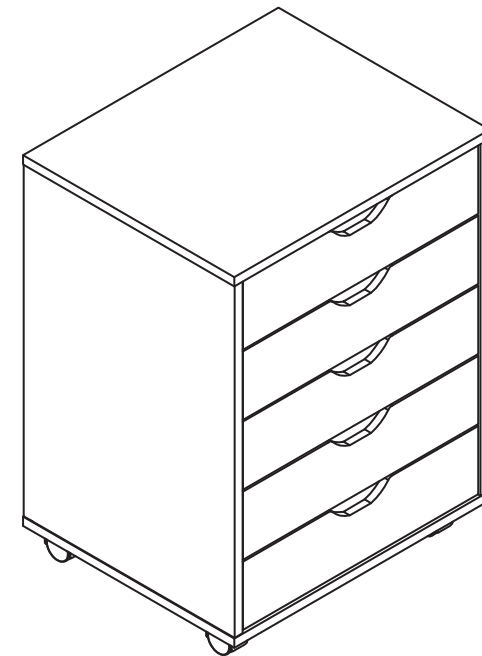

US office:Fontana

UK office:lpswich

USER'S MANUAL
5-Drawer Mobile Storage Cabinet
HW65978

x5

			
6x35mm	∅15x9mm	4x40mm	6x30mm
A 14PCS	B 14PCS	C 24PCS	D 18PCS
			
3x12mm			4x12mm
E 60PCS	F 2PCS	G 2PCS	H 16PCS
			
3x14mm		350mm	350mm
I 6PCS	J 6PCS	CL 5PCS	CR 5PCS
			
350mm	350mm		
DL 5PCS	DR 5PCS		