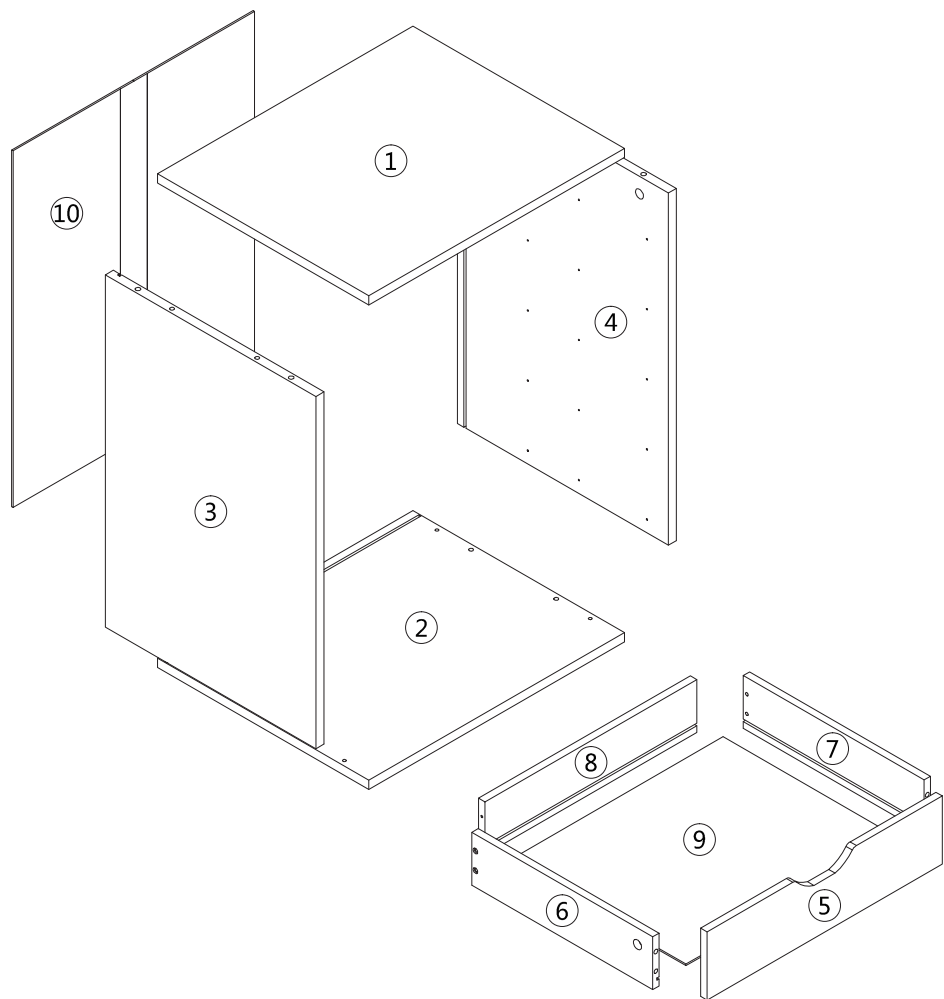

US office:Fontana

UK office:lpswich

USER'S MANUAL
5-Drawer Mobile Storage Cabinet
HW65978

x5

			
6x35mm	∅15x9mm	4x40mm	6x30mm
A 14PCS	B 14PCS	C 24PCS	D 18PCS
			
3x12mm			4x12mm
E 60PCS	F 2PCS	G 2PCS	H 16PCS
			
3x14mm		350mm	350mm
I 6PCS	J 6PCS	CL 5PCS	CR 5PCS
			
350mm	350mm		
DL 5PCS	DR 5PCS		

180°

7

x5

8

x5

9

x5

180°

10

x5

90°

11

9

12

10