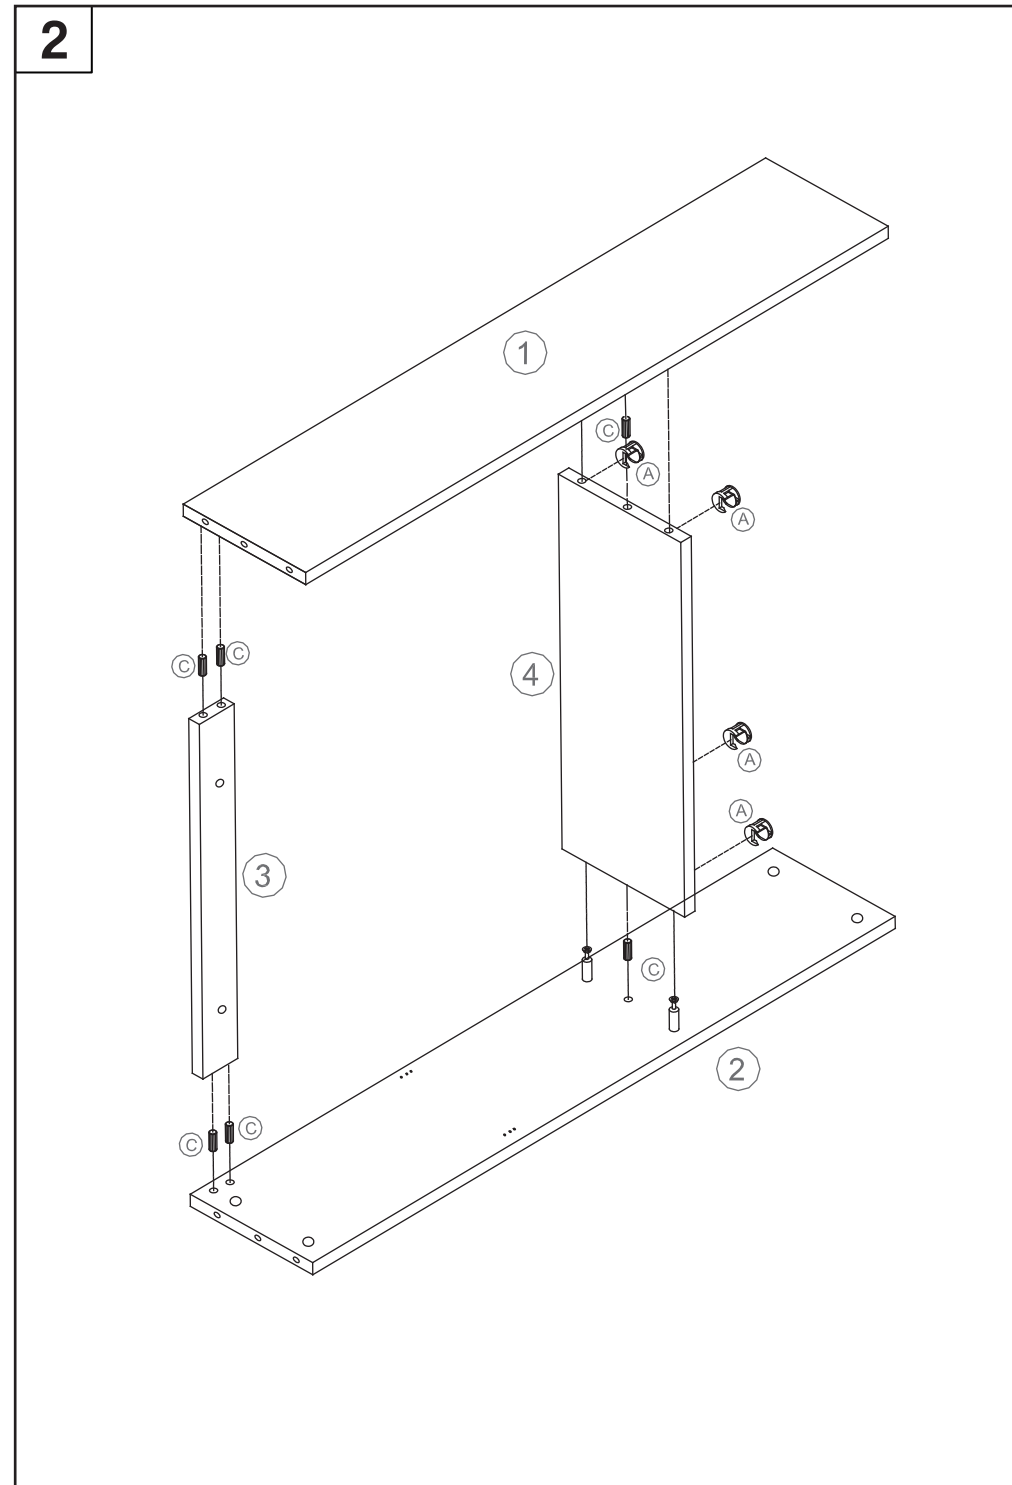

A x20	B x20	C Ø6x30mm x18	D Ø4x30mm x4	
E x18 Ø3x12mm	F x4	G x24 Ø2.5x10mm	H x4 Ø3x12mm	
I x2	J x2	K x1	L x4	
M x2	N x4	O x2 Ø4x35mm	P 	Q x2 Ø3x15mm