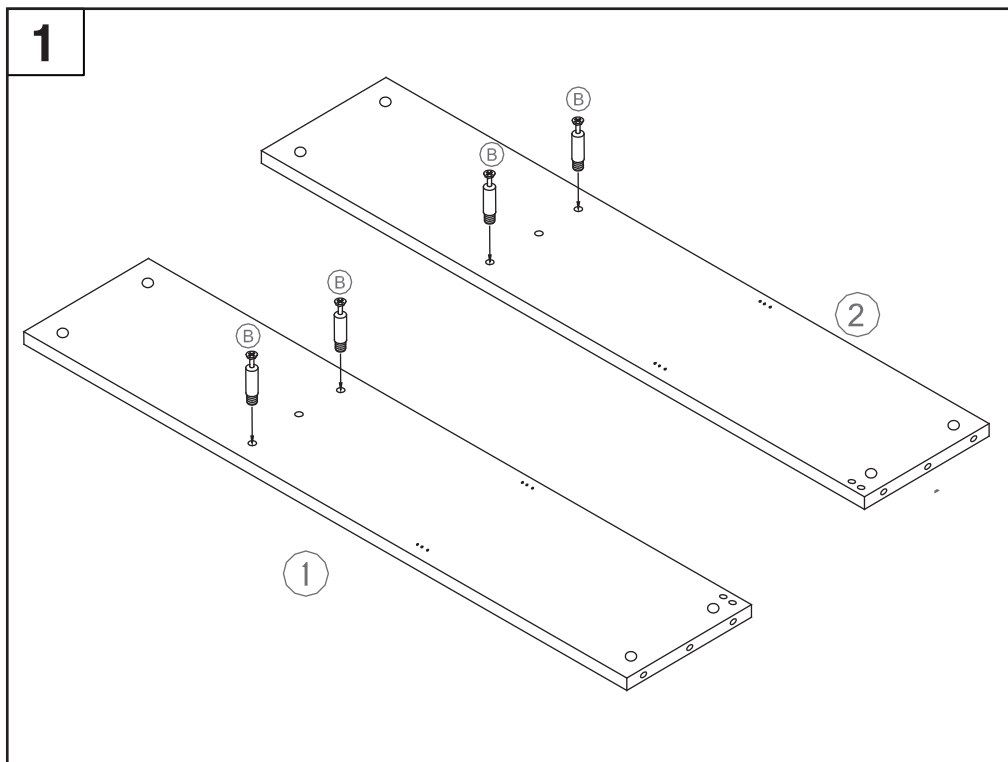

A x20	B x20	C Ø6x30mm x18	D Ø4x30mm x4	
E x18 Ø3x12mm	F x4	G x24 Ø2.5x10mm	H x4 Ø3x12mm	
I x2	J x2	K x1	L x4	
M x2	N x4	O x2 Ø4x35mm	P 	Q x2 Ø3x15mm