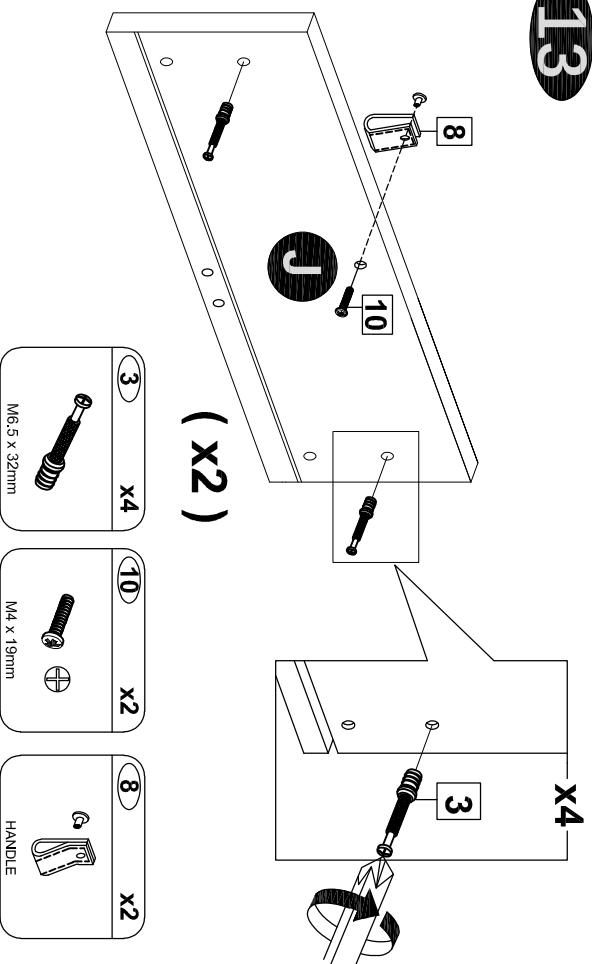

Before You Start

- ⚠ Read each step carefully before starting. It is very important to ensure each step followed in correct order, otherwise assembly difficulties may occur.
- ⚠ Most of board parts are labeled or stamped on the raw edges. Have a check to make sure all parts are included.
- ⚠ Work in a spacious area, preferably on a carpet close to where the unit will be used.
- ⚠ Keep the handtools close at hand. Do not use power tools to assemble your furniture. They may scratch or damage the parts.

18

19

NOTE : THE MAXIMUM WEIGHT ON PANEL UP TO 40KGS / 5KGS MAX WEIGHT FOR DRAWER, 5KGS FOR PANEL.

(x2)
03

1	x16		Dia 15mm 12mm
2	x4		Dia 15mm 9mm
3	x20		M6.5 x 32mm
4	x44		Dia 6 x 30mm
5	x2		Glue 10cc
6	x12		M8 x 38mm
7	x12		M5 x 30mm
8	x2		HANDLE
9	x12		M3.5 x 25mm
10	x2		M4 x 19mm
11	x6		M3 x 16mm
12	x6		LEG
13	x6		FOOT
14	x8		Ø27mm

16

(x2)

17

14

- 9 x12
M3.5 x 25mm
- 4 x8
Dia 6 x 30mm

1

15

- 5 x2
Glue 10cc
- 4 x24
Dia 6 x 30mm

2

3

12

13

10

11

4

5