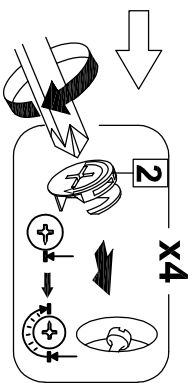

18

19

NOTE : THE MAXIMUM WEIGHT ON PANEL UP TO 40KGS / 5KGS MAX WEIGHT FOR DRAWER, 5KGS FOR PANEL.

(x2)
03

1	x16		Dia 15mm 12mm
2	x4		Dia 15mm 9mm
3	x20		M6.5 x 32mm
4	x44		Dia 6 x 30mm
5	x2		Glue 10cc
6	x12		M8 x 38mm
7	x12		M5 x 30mm
8	x2		HANDLE
9	x12		M3.5 x 25mm
10	x2		M4 x 19mm
11	x6		M3 x 16mm
12	x6		LEG
13	x6		FOOT
14	x8		Ø27mm

16

(x2)

17

14

- 9 x12
M3.5 x 25mm
- 4 x8
Dia 6 x 30mm

1

15

- 5 x2
Glue 10cc
- 4 x24
Dia 6 x 30mm