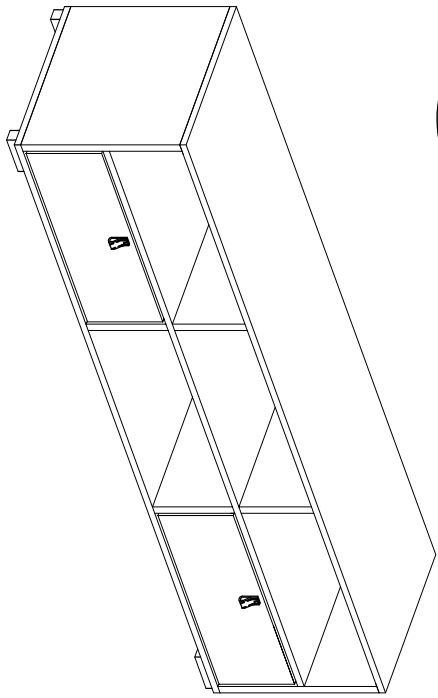

18

19

NOTE : THE MAXIMUM WEIGHT ON PANEL UP TO 40KGS / 5KGS MAX WEIGHT FOR DRAWER, 5KGS FOR PANEL.

(x2)
03

1	x16		Dia 15mm 12mm
2	x4		Dia 15mm 9mm
3	x20		M6.5 x 32mm
4	x44		Dia 6 x 30mm
5	x2		Glue 10cc
6	x12		M8 x 38mm
7	x12		M5 x 30mm
8	x2		HANDLE
9	x12		M3.5 x 25mm
10	x2		M4 x 19mm
11	x6		M3 x 16mm
12	x6		LEG
13	x6		FOOT
14	x8		Ø27mm