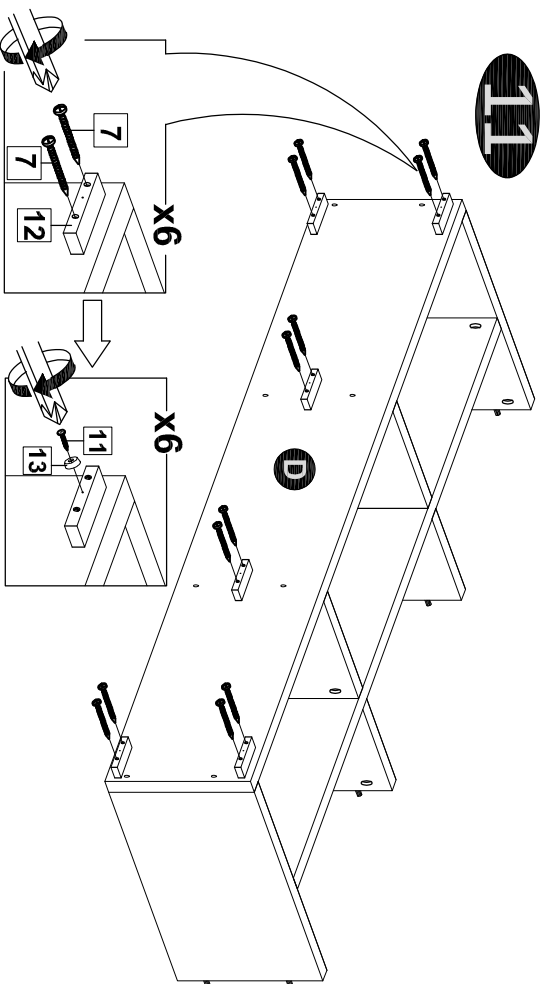

18

19

NOTE : THE MAXIMUM WEIGHT ON PANEL UP TO 40KGS / 5KGS MAX WEIGHT FOR DRAWER, 5KGS FOR PANEL.

(x2)
03

1	x16		Dia 15mm 12mm
2	x4		Dia 15mm 9mm
3	x20		M6.5 x 32mm
4	x44		Dia 6 x 30mm
5	x2		Glue 10cc
6	x12		M8 x 38mm
7	x12		M5 x 30mm
8	x2		HANDLE
9	x12		M3.5 x 25mm
10	x2		M4 x 19mm
11	x6		M3 x 16mm
12	x6		LEG
13	x6		FOOT
14	x8		Ø27mm

16

(x2)

17

14

- 9 x12
M3.5 x 25mm
- 4 x8
Dia 6 x 30mm

1

15

- 5 x2
Glue 10cc
- 4 x24
Dia 6 x 30mm

2

3

12

13

10

11

4

5