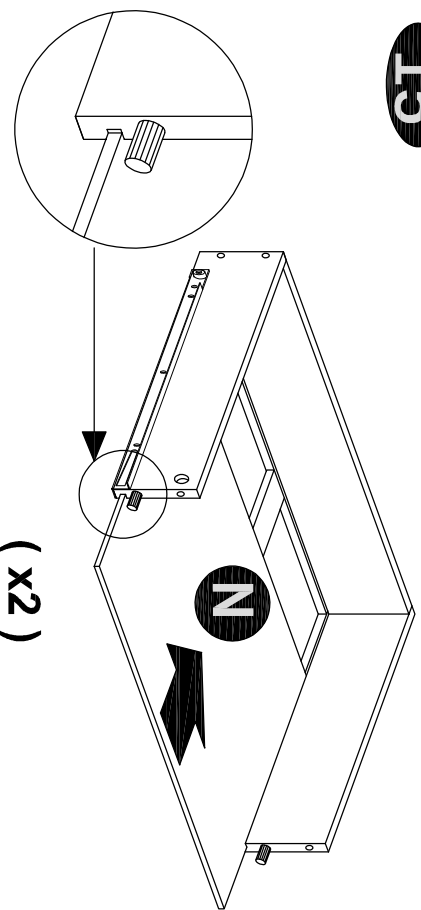

18

19

NOTE : THE MAXIMUM WEIGHT ON PANEL UP TO 40KGS / 5KGS MAX WEIGHT FOR DRAWER, 5KGS FOR PANEL.

(x2)
03

1	x16		Dia 15mm 12mm
2	x4		Dia 15mm 9mm
3	x20		M6.5 x 32mm
4	x44		Dia 6 x 30mm
5	x2		Glue 10cc
6	x12		M8 x 38mm
7	x12		M5 x 30mm
8	x2		HANDLE
9	x12		M3.5 x 25mm
10	x2		M4 x 19mm
11	x6		M3 x 16mm
12	x6		LEG
13	x6		FOOT
14	x8		Ø27mm

16

(x2)

17

14

- 9 x12
M3.5 x 25mm
- 4 x8
Dia 6 x 30mm

1

15

- 5 x2
Glue 10cc
- 4 x24
Dia 6 x 30mm