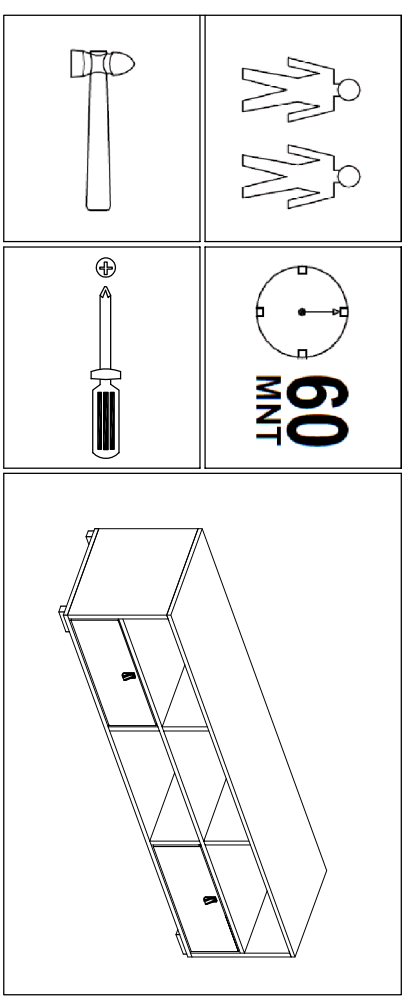

18

19

NOTE : THE MAXIMUM WEIGHT ON PANEL UP TO 40KGS / 5KGS MAX WEIGHT FOR DRAWER, 5KGS FOR PANEL.

(x2)
03

1	x16		Dia 15mm 12mm
2	x4		Dia 15mm 9mm
3	x20		M6.5 x 32mm
4	x44		Dia 6 x 30mm
5	x2		Glue 10cc
6	x12		M8 x 38mm
7	x12		M5 x 30mm
8	x2		HANDLE
9	x12		M3.5 x 25mm
10	x2		M4 x 19mm
11	x6		M3 x 16mm
12	x6		LEG
13	x6		FOOT
14	x8		Ø27mm