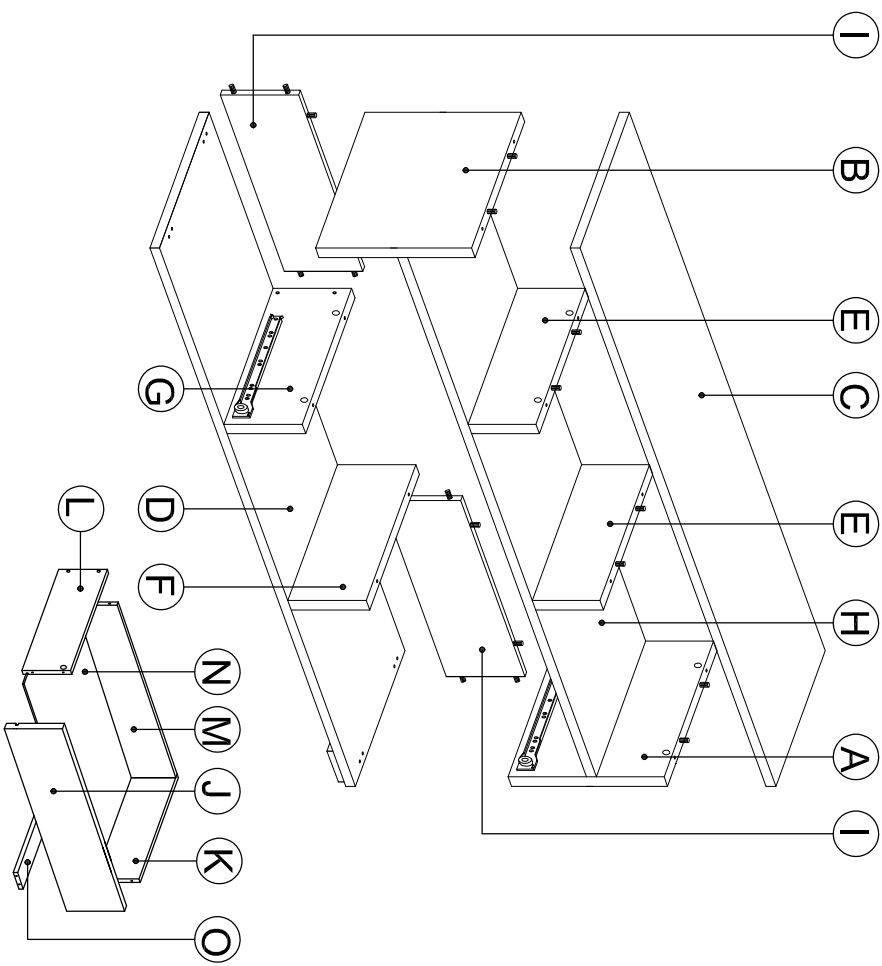

18

19

NOTE : THE MAXIMUM WEIGHT ON PANEL UP TO 40KGS / 5KGS MAX WEIGHT FOR DRAWER, 5KGS FOR PANEL.

(x2)
03

1	x16		Dia 15mm 12mm
2	x4		Dia 15mm 9mm
3	x20		M6.5 x 32mm
4	x44		Dia 6 x 30mm
5	x2		Glue 10cc
6	x12		M8 x 38mm
7	x12		M5 x 30mm
8	x2		HANDLE
9	x12		M3.5 x 25mm
10	x2		M4 x 19mm
11	x6		M3 x 16mm
12	x6		LEG
13	x6		FOOT
14	x8		Ø27mm