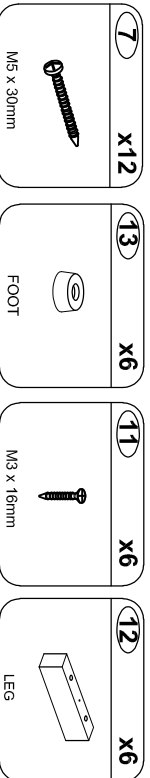

Before You Start

- ⚠ Read each step carefully before starting. It is very important to ensure each step followed in correct order, otherwise assembly difficulties may occur.
- ⚠ Most of board parts are labeled or stamped on the raw edges. Have a check to make sure all parts are included.
- ⚠ Work in a spacious area, preferably on a carpet close to where the unit will be used.
- ⚠ Keep the handtools close at hand. Do not use power tools to assemble your furniture. They may scratch or damage the parts.

18

19

NOTE : THE MAXIMUM WEIGHT ON PANEL UP TO 40KGS / 5KGS MAX WEIGHT FOR DRAWER, 5KGS FOR PANEL.

(x2)
03

1	x16		Dia 15mm 12mm
2	x4		Dia 15mm 9mm
3	x20		M6.5 x 32mm
4	x44		Dia 6 x 30mm
5	x2		Glue 10cc
6	x12		M8 x 38mm
7	x12		M5 x 30mm
8	x2		HANDLE
9	x12		M3.5 x 25mm
10	x2		M4 x 19mm
11	x6		M3 x 16mm
12	x6		LEG
13	x6		FOOT
14	x8		Ø27mm

16

(x2)

17

14

- 9 x12
M3.5 x 25mm
- 4 x8
Dia 6 x 30mm

1

15

- 5 x2
Glue 10cc
- 4 x24
Dia 6 x 30mm

2

3

12

13

10

11

4

5