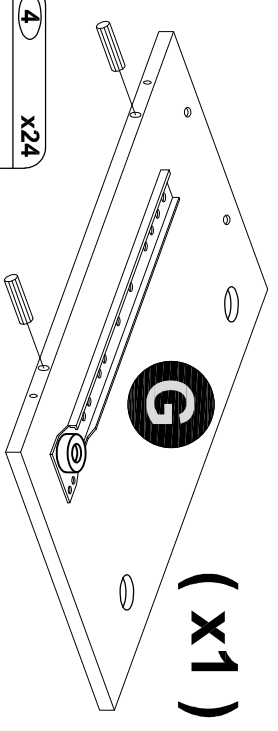

18

19

NOTE : THE MAXIMUM WEIGHT ON PANEL UP TO 40KGS / 5KGS MAX WEIGHT FOR DRAWER, 5KGS FOR PANEL.

(x2)
03

1	x16		Dia 15mm 12mm
2	x4		Dia 15mm 9mm
3	x20		M6.5 x 32mm
4	x44		Dia 6 x 30mm
5	x2		Glue 10cc
6	x12		M8 x 38mm
7	x12		M5 x 30mm
8	x2		HANDLE
9	x12		M3.5 x 25mm
10	x2		M4 x 19mm
11	x6		M3 x 16mm
12	x6		LEG
13	x6		FOOT
14	x8		Ø27mm

16

(x2)

17

14

- 9 x12
M3.5 x 25mm
- 4 x8
Dia 6 x 30mm

1

15

- 5 x2
Glue 10cc
- 4 x24
Dia 6 x 30mm

2

3

12

13

10

11

4

5