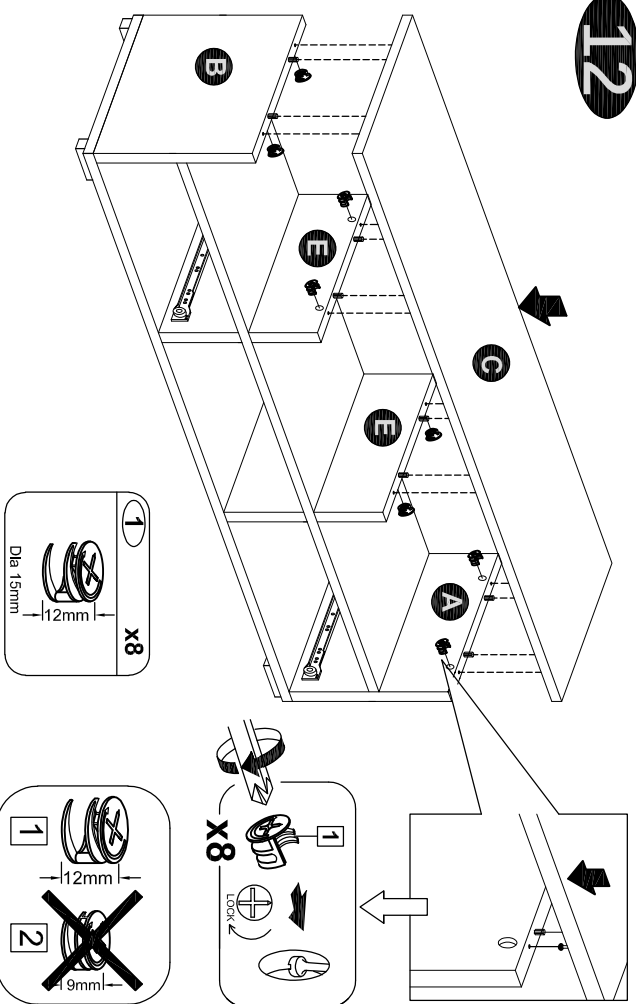

18

19

NOTE : THE MAXIMUM WEIGHT ON PANEL UP TO 40KGS / 5KGS MAX WEIGHT FOR DRAWER, 5KGS FOR PANEL.

(x2)
03

1	x16		Dia 15mm 12mm
2	x4		Dia 15mm 9mm
3	x20		M6.5 x 32mm
4	x44		Dia 6 x 30mm
5	x2		Glue 10cc
6	x12		M8 x 38mm
7	x12		M5 x 30mm
8	x2		HANDLE
9	x12		M3.5 x 25mm
10	x2		M4 x 19mm
11	x6		M3 x 16mm
12	x6		LEG
13	x6		FOOT
14	x8		Ø27mm

16

(x2)

17

14

- 9 x12
M3.5 x 25mm
- 4 x8
Dia 6 x 30mm

1

15

- 5 x2
Glue 10cc
- 4 x24
Dia 6 x 30mm

2

3

12

13

10

11

4

5