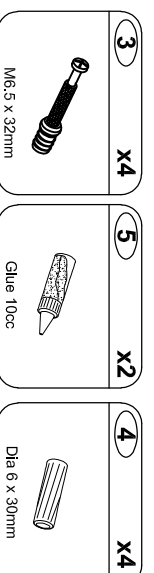

18

19

NOTE : THE MAXIMUM WEIGHT ON PANEL UP TO 40KGS / 5KGS MAX WEIGHT FOR DRAWER, 5KGS FOR PANEL.

(x2)
03

1	x16		Dia 15mm 12mm
2	x4		Dia 15mm 9mm
3	x20		M6.5 x 32mm
4	x44		Dia 6 x 30mm
5	x2		Glue 10cc
6	x12		M8 x 38mm
7	x12		M5 x 30mm
8	x2		HANDLE
9	x12		M3.5 x 25mm
10	x2		M4 x 19mm
11	x6		M3 x 16mm
12	x6		LEG
13	x6		FOOT
14	x8		Ø27mm

16

(x2)

17

14

- 9 x12
M3.5 x 25mm
- 4 x8
Dia 6 x 30mm

1

15

- 5 x2
Glue 10cc
- 4 x24
Dia 6 x 30mm

2

3

12

13

10

11

4

5