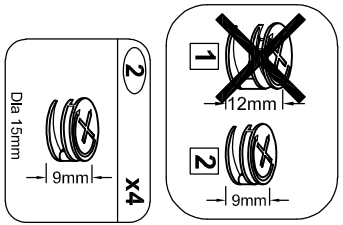

18

19

NOTE : THE MAXIMUM WEIGHT ON PANEL UP TO 40KGS / 5KGS MAX WEIGHT FOR DRAWER, 5KGS FOR PANEL.

(x2)
03

1	x16		Dia 15mm 12mm
2	x4		Dia 15mm 9mm
3	x20		M6.5 x 32mm
4	x44		Dia 6 x 30mm
5	x2		Glue 10cc
6	x12		M8 x 38mm
7	x12		M5 x 30mm
8	x2		HANDLE
9	x12		M3.5 x 25mm
10	x2		M4 x 19mm
11	x6		M3 x 16mm
12	x6		LEG
13	x6		FOOT
14	x8		Ø27mm

16

(x2)

17

14

- 9 x12
M3.5 x 25mm
- 4 x8
Dia 6 x 30mm

1

15

- 5 x2
Glue 10cc
- 4 x24
Dia 6 x 30mm