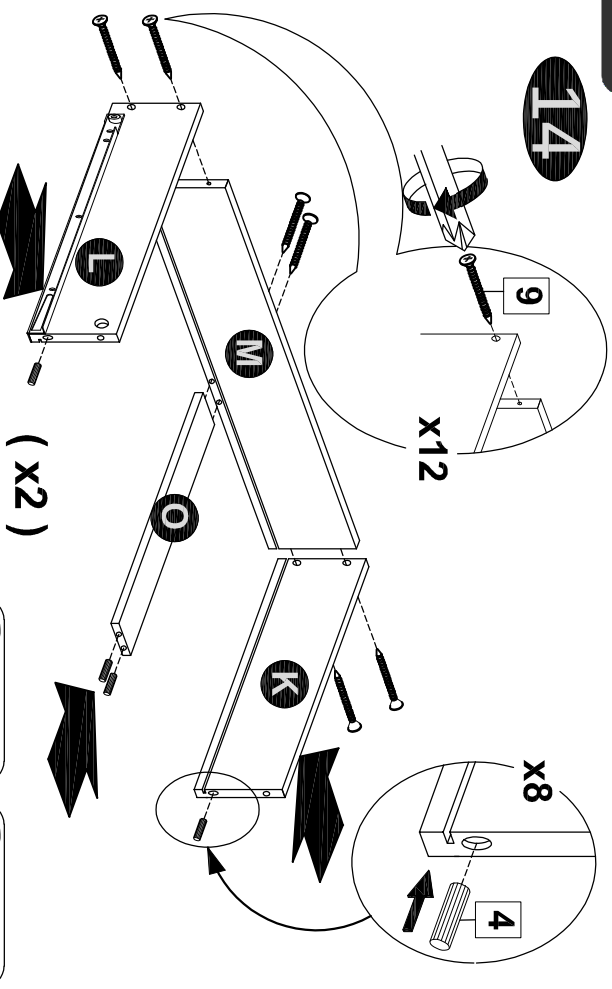

18

19

NOTE : THE MAXIMUM WEIGHT ON PANEL UP TO 40KGS / 5KGS MAX WEIGHT FOR DRAWER, 5KGS FOR PANEL.

(x2)
03

1	x16		Dia 15mm 12mm
2	x4		Dia 15mm 9mm
3	x20		M6.5 x 32mm
4	x44		Dia 6 x 30mm
5	x2		Glue 10cc
6	x12		M8 x 38mm
7	x12		M5 x 30mm
8	x2		HANDLE
9	x12		M3.5 x 25mm
10	x2		M4 x 19mm
11	x6		M3 x 16mm
12	x6		LEG
13	x6		FOOT
14	x8		Ø27mm

16

(x2)

17

14

- 9 x12
M3.5 x 25mm
- 4 x8
Dia 6 x 30mm

1

15

- 5 x2
Glue 10cc
- 4 x24
Dia 6 x 30mm

2

3

12

13

10

11

4

5