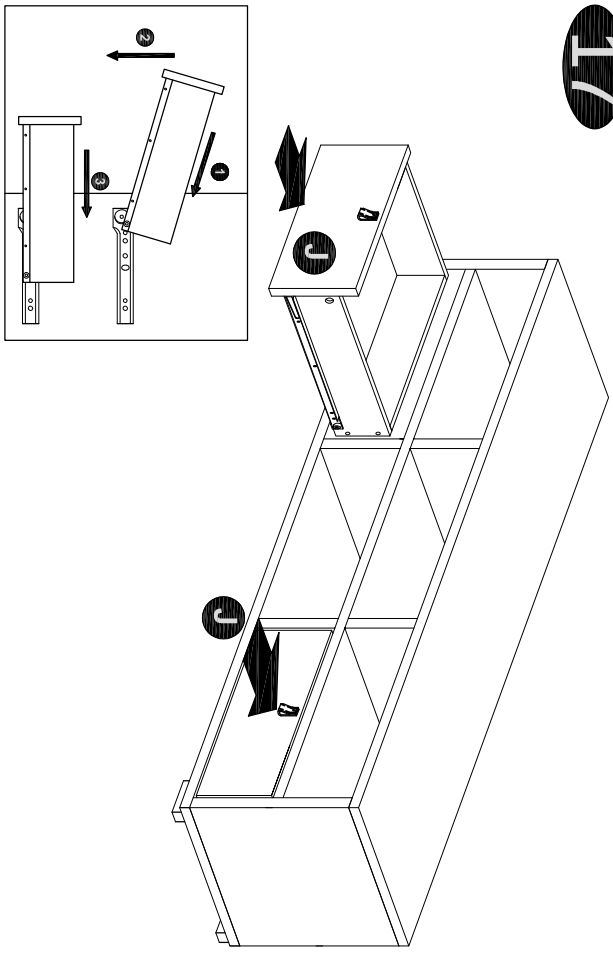

18

19

NOTE : THE MAXIMUM WEIGHT ON PANEL UP TO 40KGS / 5KGS MAX WEIGHT FOR DRAWER, 5KGS FOR PANEL.

(x2)
03

1	x16		Dia 15mm 12mm
2	x4		Dia 15mm 9mm
3	x20		M6.5 x 32mm
4	x44		Dia 6 x 30mm
5	x2		Glue 10cc
6	x12		M8 x 38mm
7	x12		M5 x 30mm
8	x2		HANDLE
9	x12		M3.5 x 25mm
10	x2		M4 x 19mm
11	x6		M3 x 16mm
12	x6		LEG
13	x6		FOOT
14	x8		Ø27mm

16

(x2)

17

14

- 9 x12
M3.5 x 25mm
- 4 x8
Dia 6 x 30mm

1

15

- 5 x2
Glue 10cc
- 4 x24
Dia 6 x 30mm