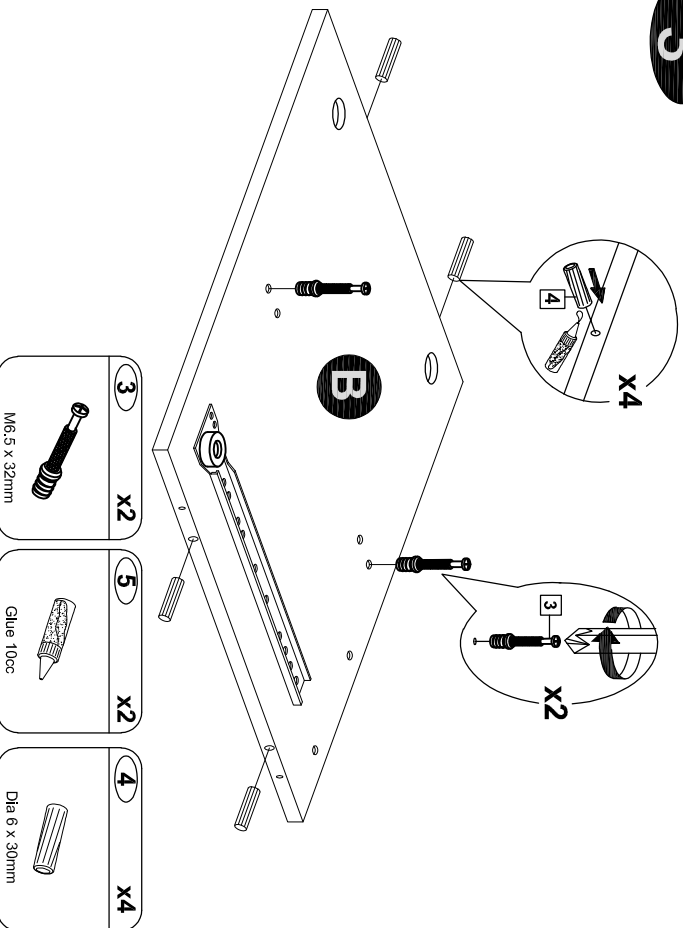

18

19

NOTE : THE MAXIMUM WEIGHT ON PANEL UP TO 40KGS / 5KGS MAX WEIGHT FOR DRAWER, 5KGS FOR PANEL.

(x2)
03

1	x16		Dia 15mm 12mm
2	x4		Dia 15mm 9mm
3	x20		M6.5 x 32mm
4	x44		Dia 6 x 30mm
5	x2		Glue 10cc
6	x12		M8 x 38mm
7	x12		M5 x 30mm
8	x2		HANDLE
9	x12		M3.5 x 25mm
10	x2		M4 x 19mm
11	x6		M3 x 16mm
12	x6		LEG
13	x6		FOOT
14	x8		Ø27mm

16

(x2)

17

14

- 9 x12
M3.5 x 25mm
- 4 x8
Dia 6 x 30mm

1

15

- 5 x2
Glue 10cc
- 4 x24
Dia 6 x 30mm

2

3

12

13

10

11

4

5