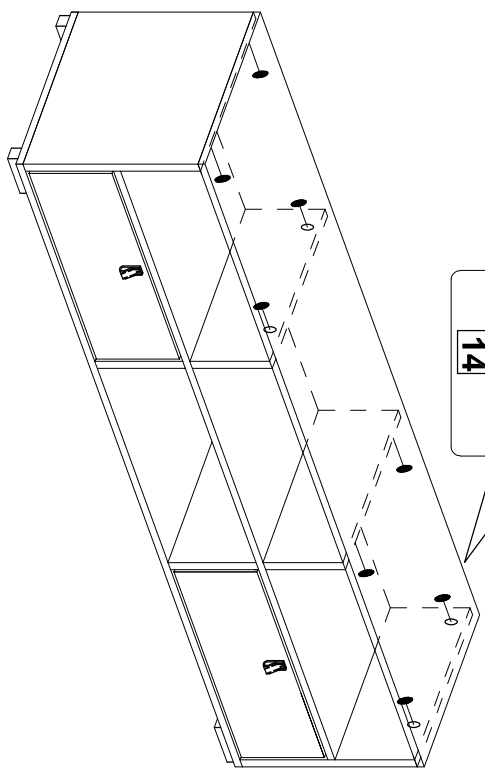

18

19

NOTE : THE MAXIMUM WEIGHT ON PANEL UP TO 40KGS / 5KGS MAX WEIGHT FOR DRAWER, 5KGS FOR PANEL.

(x2)
03

1	x16		Dia 15mm 12mm
2	x4		Dia 15mm 9mm
3	x20		M6.5 x 32mm
4	x44		Dia 6 x 30mm
5	x2		Glue 10cc
6	x12		M8 x 38mm
7	x12		M5 x 30mm
8	x2		HANDLE
9	x12		M3.5 x 25mm
10	x2		M4 x 19mm
11	x6		M3 x 16mm
12	x6		LEG
13	x6		FOOT
14	x8		Ø27mm