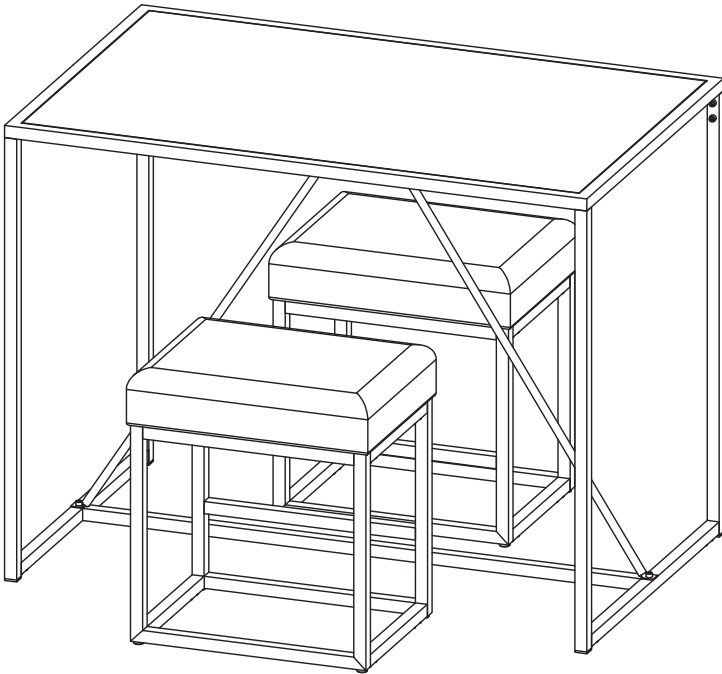

COSTWAY
SHOP EASY. SAVE MONEY.

USER'S MANUAL

3 Pcs Dining Table and Stool Set

HW67255

Hardware List

A	 M6*12mm	58 pcs	C	 Ø4x13mm	4 pcs
B	 M6x16mm	1 pcs	D	 4mm	1 pcs

Parts List

1		1 pcs	6		2 pcs
2		1 pcs	7		2 pcs
3		4 pcs	8		2 pcs
4		1 pcs	9		8 pcs
5		2 pcs			