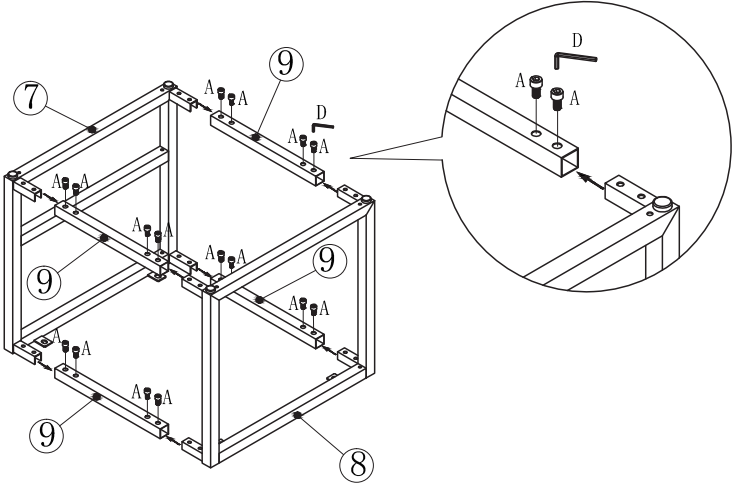

COSTWAY
SHOP EASY. SAVE MONEY.

USER'S MANUAL

3 Pcs Dining Table and Stool Set

HW67255

Hardware List

A	 M6*12mm	58 pcs	C	 Ø4x13mm	4 pcs
B	 M6x16mm	1 pcs	D	 4mm	1 pcs

Parts List

1		1 pcs	6		2 pcs
2		1 pcs	7		2 pcs
3		4 pcs	8		2 pcs
4		1 pcs	9		8 pcs
5		2 pcs			

A

2 pcs

B

1 pcs

D

1 pcs

5 X2

A		32 pcs
D		1 pcs