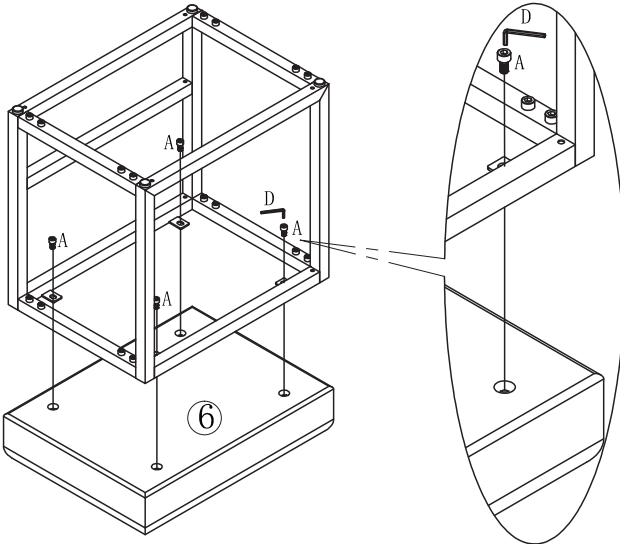

6 X2

A		8 pcs
D		1 pcs