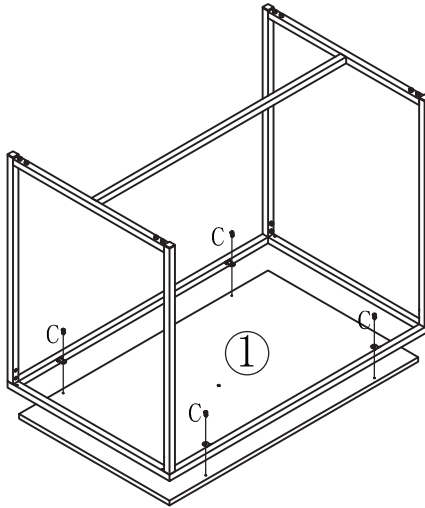

3

C

4 pcs

4

A

2 pcs

B

1 pcs

D

1 pcs