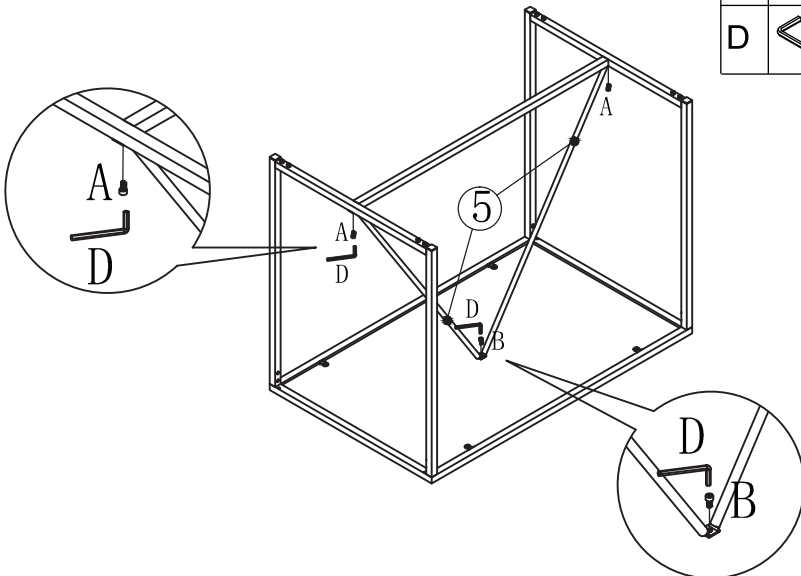

COSTWAY
SHOP EASY. SAVE MONEY.

USER'S MANUAL

3 Pcs Dining Table and Stool Set

HW67255

Hardware List

A	 M6*12mm	58 pcs	C	 Ø4x13mm	4 pcs
B	 M6x16mm	1 pcs	D	 4mm	1 pcs

Parts List

1		1 pcs	6		2 pcs
2		1 pcs	7		2 pcs
3		4 pcs	8		2 pcs
4		1 pcs	9		8 pcs
5		2 pcs			

A

2 pcs

B

1 pcs

D

1 pcs

5 X2

A		32 pcs
D		1 pcs