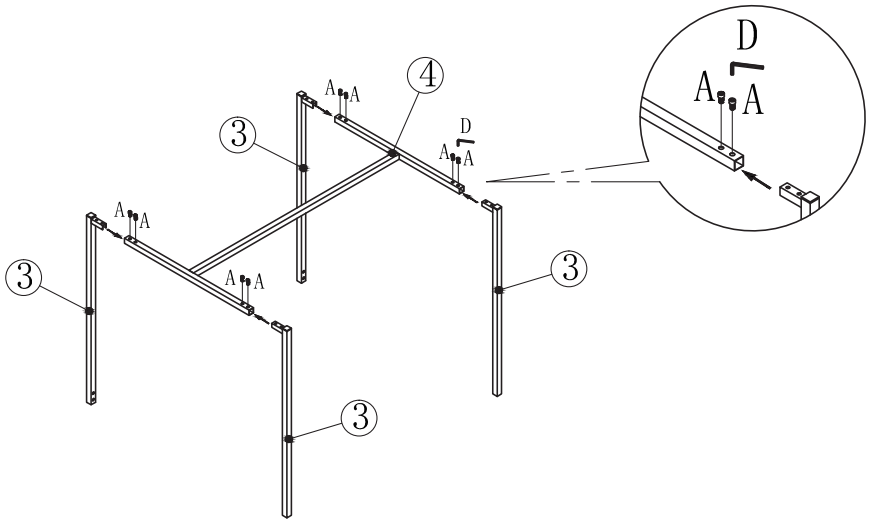

1

A		8 pcs
D		1 pcs