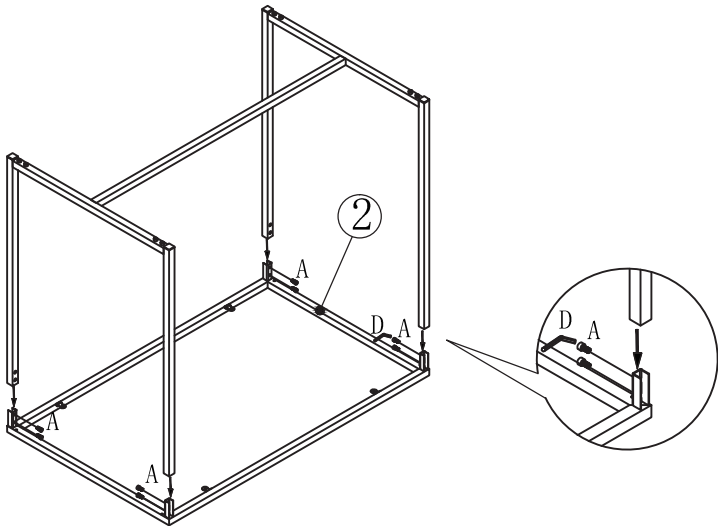

2

A		8 pcs
D		1 pcs