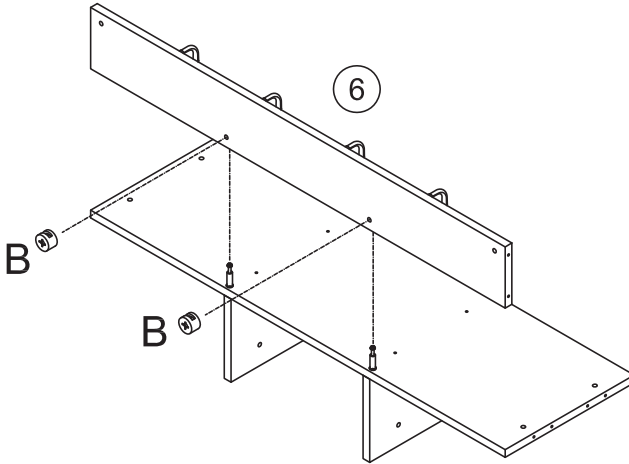

**USER'S MANUAL**  
**Wall Mounted Shelf with Hooks**  
**HW67410**

**PRODUCT ASSEMBLY**

 <b>A x16</b>	 <b>B x16</b>	 <b>C x10</b>	 4x35mm <b>D x6</b>	 <b>E x2</b>
 <b>F x4</b>	 3x12mm <b>G x12</b>	 3x16mm <b>H x6</b>	 <b>I x2</b>	

1

A x16

F x4

G x12

2

D x 4

3

B x 2