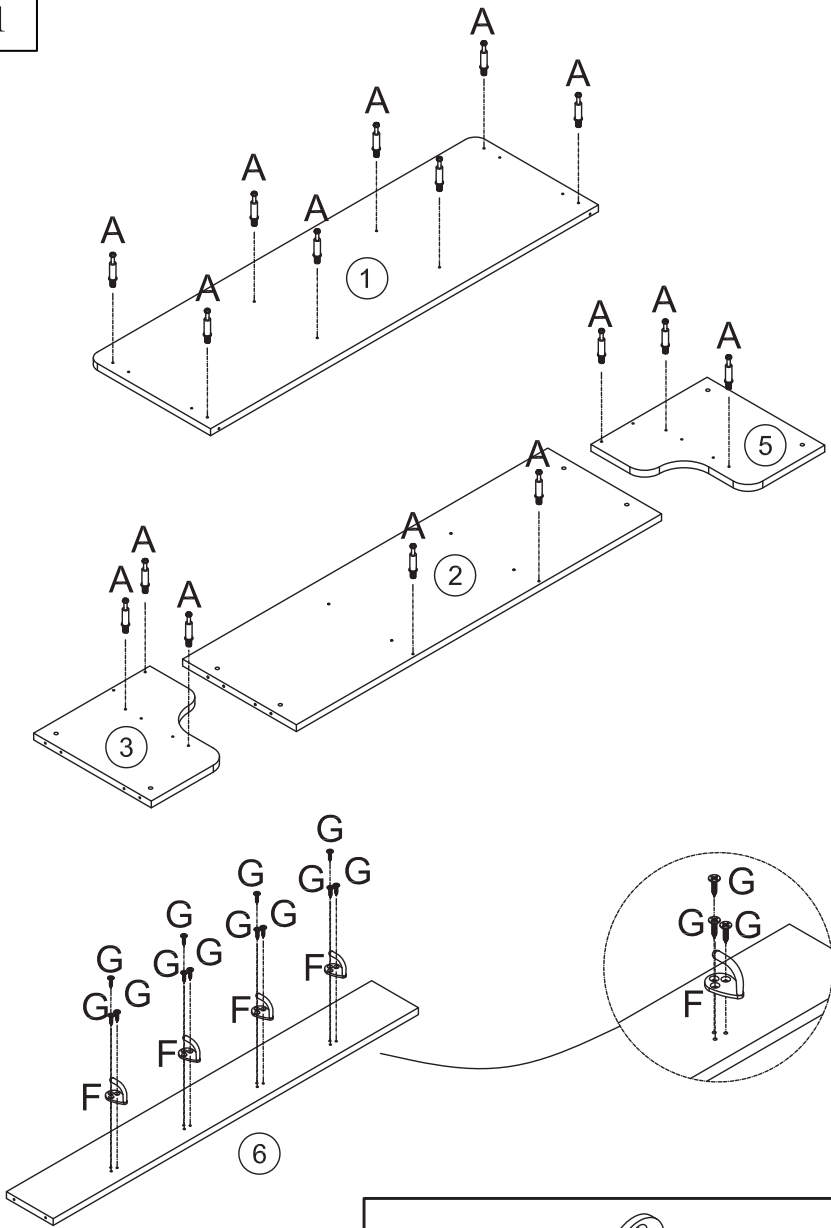

**USER'S MANUAL**  
**Wall Mounted Shelf with Hooks**  
**HW67410**

**PRODUCT ASSEMBLY**

 <b>A x16</b>	 <b>B x16</b>	 <b>C x10</b>	 4x35mm <b>D x6</b>	 <b>E x2</b>
 <b>F x4</b>	 3x12mm <b>G x12</b>	 3x16mm <b>H x6</b>	 <b>I x2</b>	

1

A x16

F x4

G x12

2

D x 4

3

B x 2