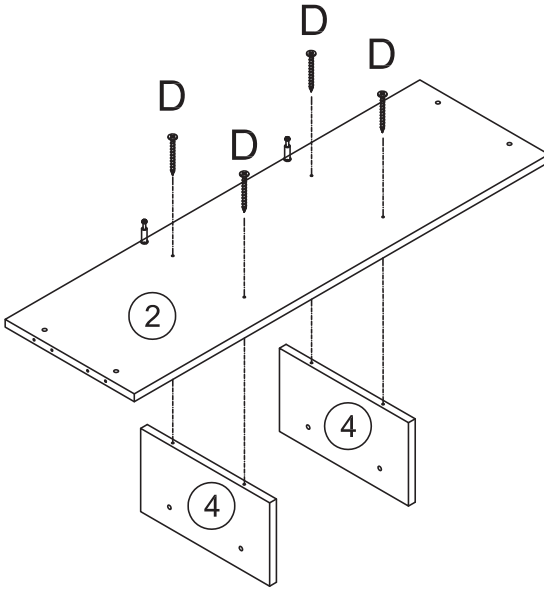

**USER'S MANUAL**  
**Wall Mounted Shelf with Hooks**  
**HW67410**

**PRODUCT ASSEMBLY**

 <b>A x16</b>	 <b>B x16</b>	 <b>C x10</b>	 4x35mm <b>D x6</b>	 <b>E x2</b>
 <b>F x4</b>	 3x12mm <b>G x12</b>	 3x16mm <b>H x6</b>	 <b>I x2</b>	

1

A x16

F x4

G x12

2

D x 4

3

B x 2