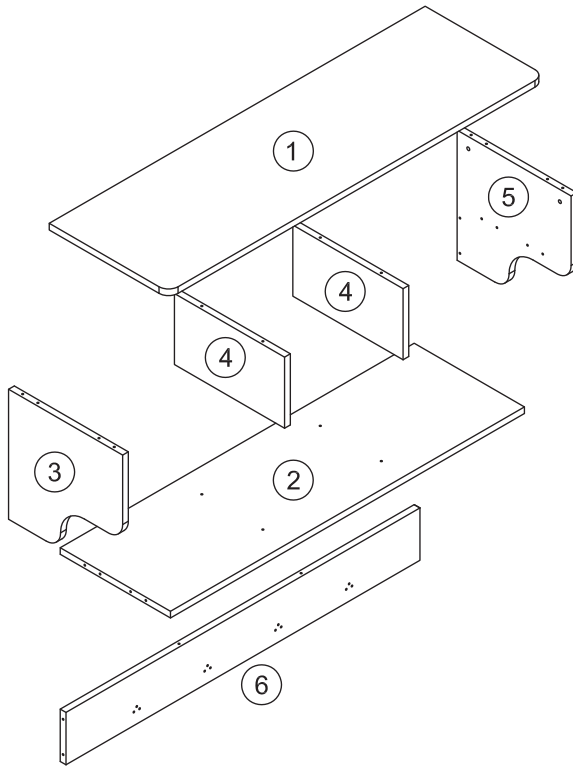

**USER'S MANUAL**  
**Wall Mounted Shelf with Hooks**  
**HW67410**

**PRODUCT ASSEMBLY**

 <b>A x16</b>	 <b>B x16</b>	 <b>C x10</b>	 4x35mm <b>D x6</b>	 <b>E x2</b>
 <b>F x4</b>	 3x12mm <b>G x12</b>	 3x16mm <b>H x6</b>	 <b>I x2</b>	

1

A x16

F x4

G x12

2

D x 4

3

B x 2