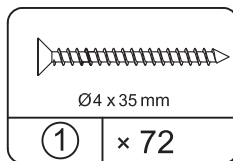

Board Identification

Not actual size

Ax4

Bx10

Cx6

Dx8

E x2

Hardware List

Actual size

SCREW

Board Identification

Not actual size

STEP 1

Ø4 x 35 mm

① × 8

Bigger side outwards, smaller side inwards.
Please be cautious when installing.