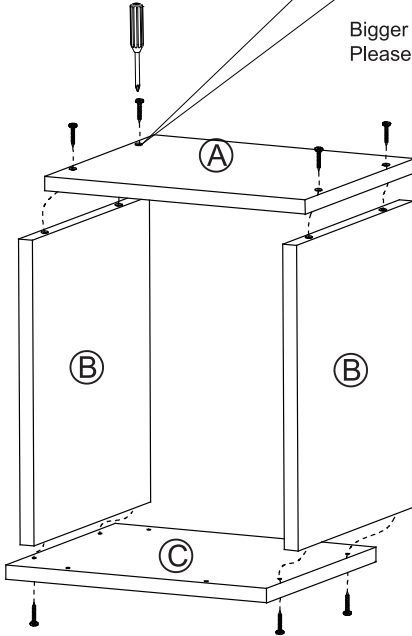

Actual size

SCREW

Board Identification

Not actual size

STEP 1

Ø4 x 35 mm

① × 8

Bigger side outwards, smaller side inwards.
Please be cautious when installing.

STEP 2

STEP 3

Ø4 x 35 mm

① × 24

STEP 4

Maximum Loads

Welcome to visit our website and purchase our quality products!

With your inspiring rating, COSTWAY will be more consistent to offer you
EASY SHOPPING EXPERIENCE, GOOD PRODUCTS and EFFICIENT SERVICE!