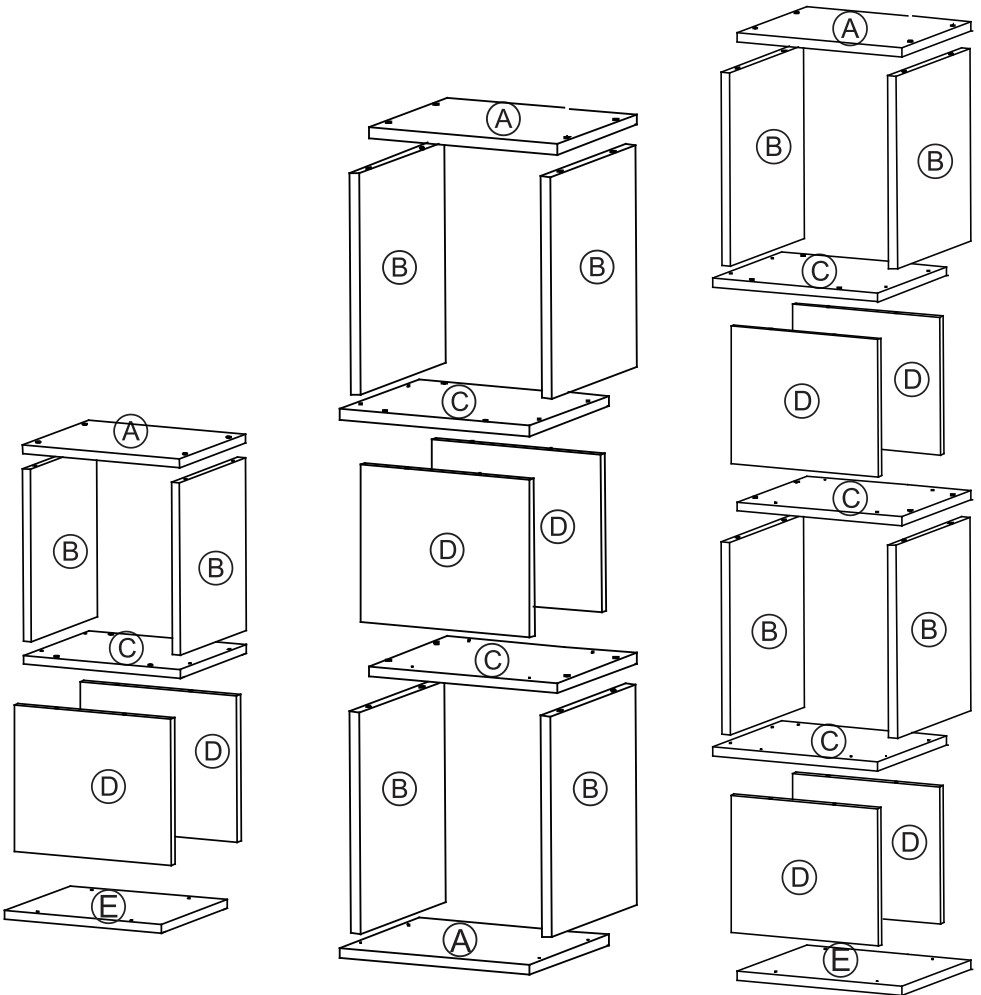

Board Identification

Not actual size

Ax4

Bx10

Cx6

Dx8

E x2

Hardware List

Actual size

SCREW

Board Identification

Not actual size

STEP 1

Ø4 x 35 mm

① × 8

Bigger side outwards, smaller side inwards.
Please be cautious when installing.