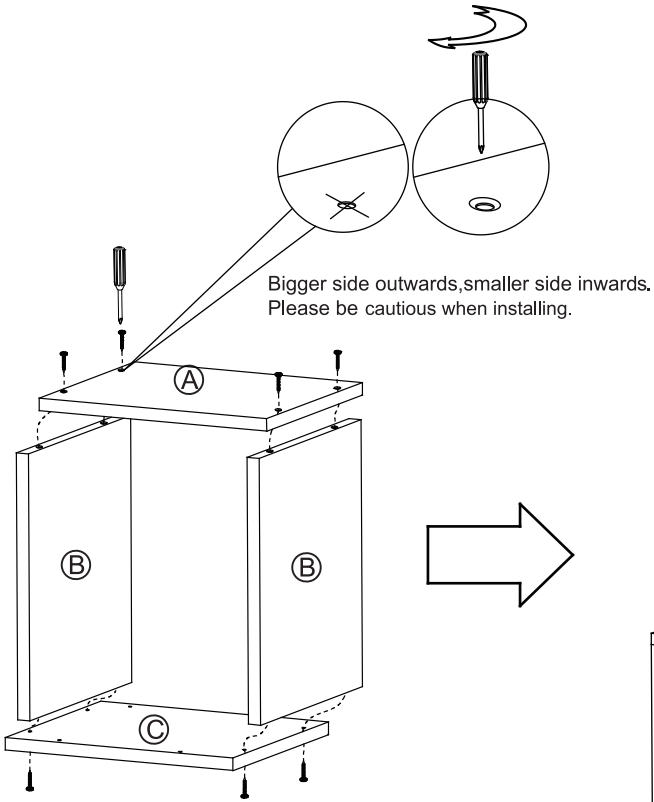

Actual size

SCREW

Board Identification

Not actual size

STEP 1

Ø4 x 35 mm

① × 8

Bigger side outwards, smaller side inwards.
Please be cautious when installing.

STEP 2

STEP 3

Ø4 x 35 mm

① × 24

STEP 4

Maximum Loads

Welcome to visit our website and purchase our quality products!

With your inspiring rating, COSTWAY will be more consistent to offer you
EASY SHOPPING EXPERIENCE, GOOD PRODUCTS and EFFICIENT SERVICE!