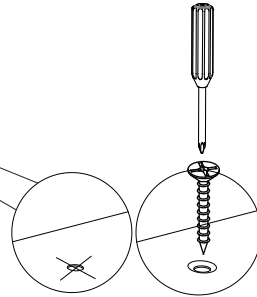

Board Identification

Not actual size

Ax4

Bx10

Cx6

Dx8

E x2

Hardware List

Actual size

SCREW

Board Identification

Not actual size

STEP 1

Ø4 x 35 mm

① × 8

Bigger side outwards, smaller side inwards.
Please be cautious when installing.

STEP 2

STEP 3

Ø4 x 35 mm

① × 24

STEP 4

Maximum Loads

Welcome to visit our website and purchase our quality products!

With your inspiring rating, COSTWAY will be more consistent to offer you
EASY SHOPPING EXPERIENCE, GOOD PRODUCTS and EFFICIENT SERVICE!