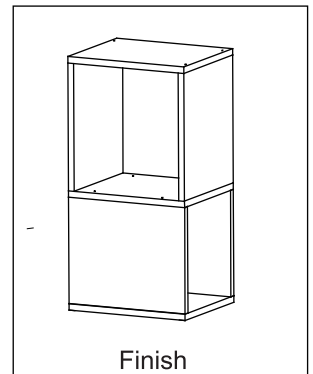

Board Identification

Not actual size

Ax4

Bx10

Cx6

Dx8

E x2

Hardware List

Actual size

SCREW

Board Identification

Not actual size

STEP 1

Ø4 x 35 mm

① × 8

Bigger side outwards, smaller side inwards.
Please be cautious when installing.

STEP 2

STEP 3

Ø4 x 35 mm

① × 24

STEP 4

Maximum Loads

Welcome to visit our website and purchase our quality products!

With your inspiring rating, COSTWAY will be more consistent to offer you
EASY SHOPPING EXPERIENCE, GOOD PRODUCTS and EFFICIENT SERVICE!