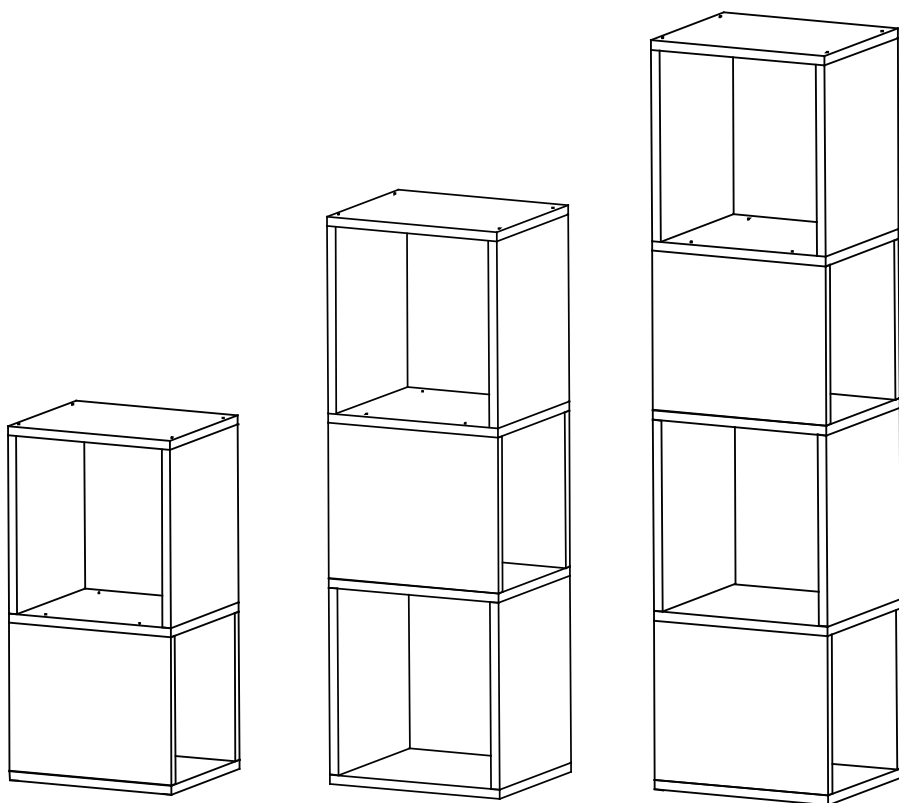

Actual size

SCREW

Board Identification

Not actual size

STEP 1

Ø4 x 35 mm

① × 8

Bigger side outwards, smaller side inwards.
Please be cautious when installing.

STEP 2

STEP 3

Ø4 x 35 mm

① × 24

STEP 4

Maximum Loads

Welcome to visit our website and purchase our quality products!

With your inspiring rating, COSTWAY will be more consistent to offer you
EASY SHOPPING EXPERIENCE, GOOD PRODUCTS and EFFICIENT SERVICE!