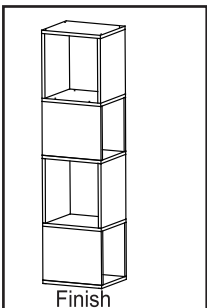

Board Identification

Not actual size

Ax4

Bx10

Cx6

Dx8

E x2

Hardware List

Actual size

SCREW

Board Identification

Not actual size

STEP 1

Ø4 x 35 mm

① × 8

Bigger side outwards, smaller side inwards.
Please be cautious when installing.

STEP 2

STEP 3

Ø4 x 35 mm

① × 24

STEP 4

Maximum Loads

Welcome to visit our website and purchase our quality products!

With your inspiring rating, COSTWAY will be more consistent to offer you
EASY SHOPPING EXPERIENCE, GOOD PRODUCTS and EFFICIENT SERVICE!