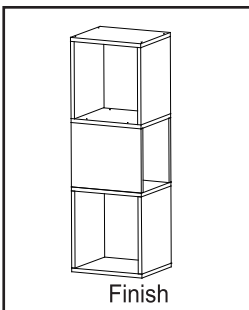

Board Identification

Not actual size

Ax4

Bx10

Cx6

Dx8

E x2

Hardware List

Actual size

SCREW

Board Identification

Not actual size

STEP 1

Ø4 x 35 mm

① × 8

Bigger side outwards, smaller side inwards.
Please be cautious when installing.

STEP 2

STEP 3

Ø4 x 35 mm

① × 24

STEP 4

Maximum Loads

Welcome to visit our website and purchase our quality products!

With your inspiring rating, COSTWAY will be more consistent to offer you
EASY SHOPPING EXPERIENCE, GOOD PRODUCTS and EFFICIENT SERVICE!