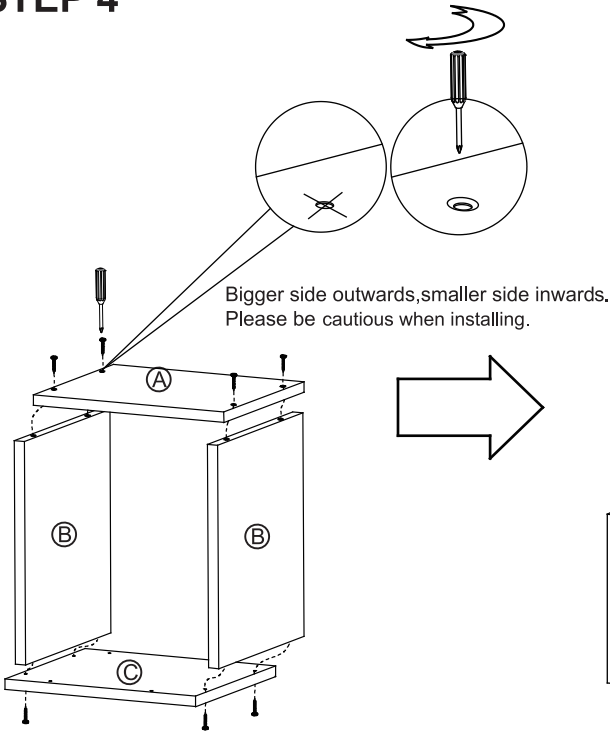

Actual size

SCREW

Board Identification

Not actual size

STEP 1

Ø4 x 35 mm

① × 8

Bigger side outwards, smaller side inwards.
Please be cautious when installing.

STEP 2

STEP 3

Ø4 x 35 mm

① × 24

STEP 4

Maximum Loads

Welcome to visit our website and purchase our quality products!

With your inspiring rating, COSTWAY will be more consistent to offer you
EASY SHOPPING EXPERIENCE, GOOD PRODUCTS and EFFICIENT SERVICE!