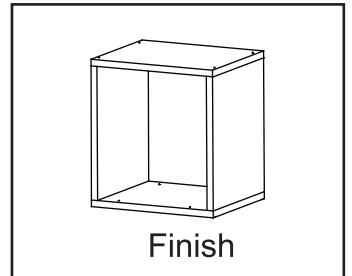

Actual size

SCREW

Board Identification

Not actual size

STEP 1

Ø4 x 35 mm

① × 8

Bigger side outwards, smaller side inwards.
Please be cautious when installing.

STEP 2

STEP 3

Ø4 x 35 mm

① × 24

STEP 4

Maximum Loads

Welcome to visit our website and purchase our quality products!

With your inspiring rating, COSTWAY will be more consistent to offer you
EASY SHOPPING EXPERIENCE, GOOD PRODUCTS and EFFICIENT SERVICE!