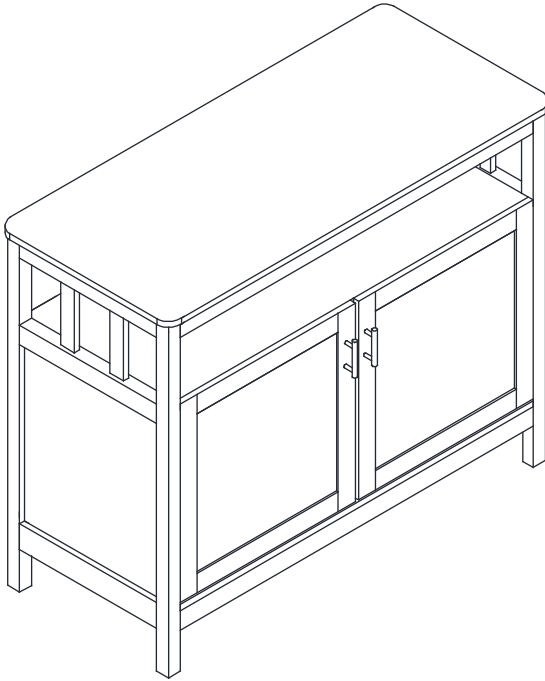

COSTWAY
SHOP EASY. SAVE MONEY.

USER'S MANUAL

Side Cabinet

PRODUCT ASSEMBLY

Hardware List

A	 6*35mm	20 pcs	F	 4*40mm	12 pcs	K		4 pcs
B	 15*10mm	20 pcs	G	 2.5*10mm	22 pcs	L		2 pcs
C	 8*30mm	28 pcs	H		1 pc	M	 4*16mm	4 pcs
D	 3*12mm	18 pcs	I		2 pcs			
E	 3*14mm	2 pcs	J		4 pcs			

Parts List

1		1 pc	7		1 pc
2		4 pcs	8		1 pc
3		1 pc	9		1 pc
4		1 pc	10		1 pc
5		1 pc	11		1 pc
6		1 pc			

Part List Assembly Overview

PRODUCT ASSEMBLY

Step 1

A		20 pcs
---	---	--------

Step 2

C		4 pcs
F		6 pcs