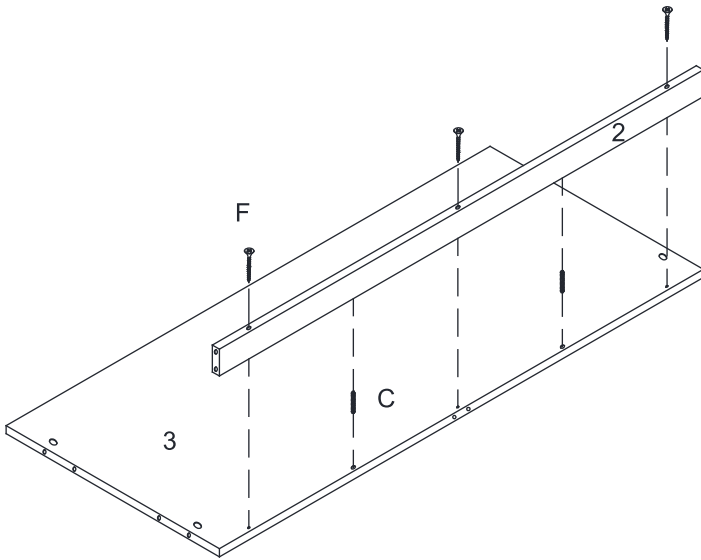

COSTWAY
SHOP EASY. SAVE MONEY.

USER'S MANUAL

Side Cabinet

PRODUCT ASSEMBLY

Hardware List

A	 6*35mm	20 pcs	F	 4*40mm	12 pcs	K		4 pcs
B	 15*10mm	20 pcs	G	 2.5*10mm	22 pcs	L		2 pcs
C	 8*30mm	28 pcs	H		1 pc	M	 4*16mm	4 pcs
D	 3*12mm	18 pcs	I		2 pcs			
E	 3*14mm	2 pcs	J		4 pcs			

Parts List

1		1 pc	7		1 pc
2		4 pcs	8		1 pc
3		1 pc	9		1 pc
4		1 pc	10		1 pc
5		1 pc	11		1 pc
6		1 pc			

Part List Assembly Overview

PRODUCT ASSEMBLY

Step 1

A		20 pcs
---	---	--------

Step 2

C		4 pcs
F		6 pcs

PRODUCT ASSEMBLY

Step 3

C		2 pcs
F		3 pcs

Step 4

B		7 pcs
C		7 pcs

PRODUCT ASSEMBLY

Step 5

B		1 pc
C		1 pc