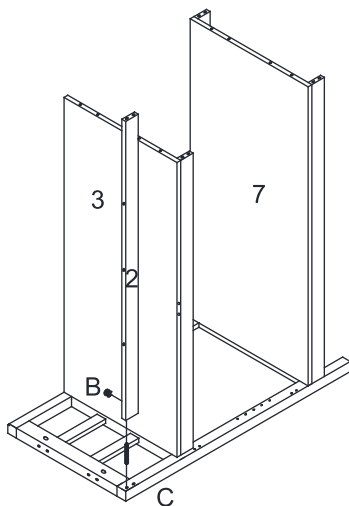

COSTWAY
SHOP EASY. SAVE MONEY.

USER'S MANUAL

Side Cabinet

PRODUCT ASSEMBLY

Hardware List

A	 6*35mm	20 pcs	F	 4*40mm	12 pcs	K		4 pcs
B	 15*10mm	20 pcs	G	 2.5*10mm	22 pcs	L		2 pcs
C	 8*30mm	28 pcs	H		1 pc	M	 4*16mm	4 pcs
D	 3*12mm	18 pcs	I		2 pcs			
E	 3*14mm	2 pcs	J		4 pcs			

PRODUCT ASSEMBLY

Step 3

C		2 pcs
F		3 pcs

Step 4

B		7 pcs
C		7 pcs

PRODUCT ASSEMBLY

Step 5

B		1 pc
C		1 pc