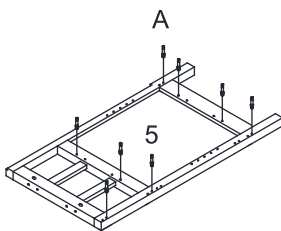

COSTWAY
SHOP EASY. SAVE MONEY.

USER'S MANUAL

Side Cabinet

PRODUCT ASSEMBLY

Hardware List

A	 6*35mm	20 pcs	F	 4*40mm	12 pcs	K		4 pcs
B	 15*10mm	20 pcs	G	 2.5*10mm	22 pcs	L		2 pcs
C	 8*30mm	28 pcs	H		1 pc	M	 4*16mm	4 pcs
D	 3*12mm	18 pcs	I		2 pcs			
E	 3*14mm	2 pcs	J		4 pcs			

Parts List

1		1 pc	7		1 pc
2		4 pcs	8		1 pc
3		1 pc	9		1 pc
4		1 pc	10		1 pc
5		1 pc	11		1 pc
6		1 pc			

Part List Assembly Overview

PRODUCT ASSEMBLY

Step 1

A		20 pcs
---	---	--------

Step 2

C		4 pcs
F		6 pcs

PRODUCT ASSEMBLY

Step 3

C		2 pcs
F		3 pcs

Step 4

B		7 pcs
C		7 pcs

PRODUCT ASSEMBLY

Step 5

B		1 pc
C		1 pc