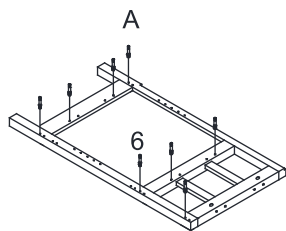

COSTWAY
SHOP EASY. SAVE MONEY.

USER'S MANUAL

Side Cabinet

PRODUCT ASSEMBLY

Hardware List

A	 6*35mm	20 pcs	F	 4*40mm	12 pcs	K		4 pcs
B	 15*10mm	20 pcs	G	 2.5*10mm	22 pcs	L		2 pcs
C	 8*30mm	28 pcs	H		1 pc	M	 4*16mm	4 pcs
D	 3*12mm	18 pcs	I		2 pcs			
E	 3*14mm	2 pcs	J		4 pcs			

Parts List

1		1 pc	7		1 pc
2		4 pcs	8		1 pc
3		1 pc	9		1 pc
4		1 pc	10		1 pc
5		1 pc	11		1 pc
6		1 pc			

Part List Assembly Overview

PRODUCT ASSEMBLY

Step 1

A		20 pcs
---	---	--------

Step 2

C		4 pcs
F		6 pcs

PRODUCT ASSEMBLY

Step 3

C		2 pcs
F		3 pcs

Step 4

B		7 pcs
C		7 pcs

PRODUCT ASSEMBLY

Step 5

B		1 pc
C		1 pc