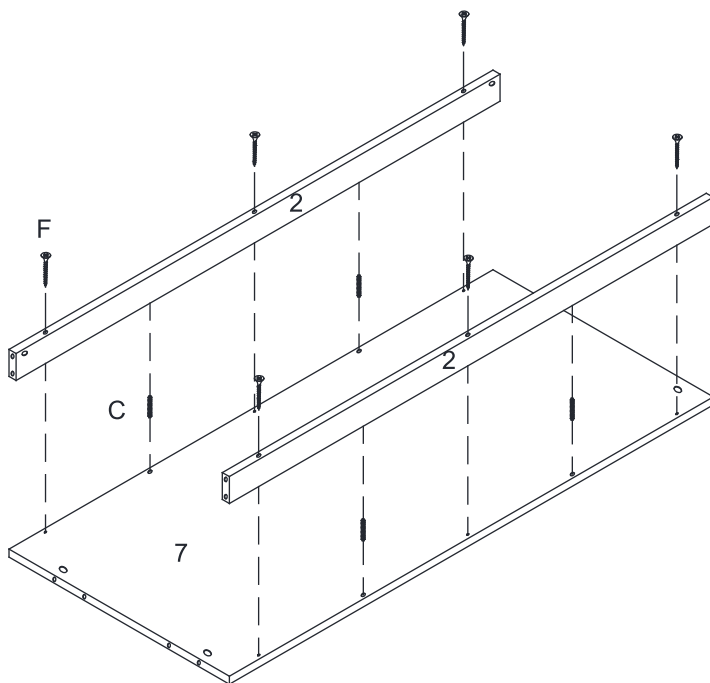

COSTWAY
SHOP EASY. SAVE MONEY.

USER'S MANUAL

Side Cabinet

PRODUCT ASSEMBLY

Hardware List

A	 6*35mm	20 pcs	F	 4*40mm	12 pcs	K		4 pcs
B	 15*10mm	20 pcs	G	 2.5*10mm	22 pcs	L		2 pcs
C	 8*30mm	28 pcs	H		1 pc	M	 4*16mm	4 pcs
D	 3*12mm	18 pcs	I		2 pcs			
E	 3*14mm	2 pcs	J		4 pcs			

Parts List

1		1 pc	7		1 pc
2		4 pcs	8		1 pc
3		1 pc	9		1 pc
4		1 pc	10		1 pc
5		1 pc	11		1 pc
6		1 pc			

Part List Assembly Overview

PRODUCT ASSEMBLY

Step 1

A		20 pcs
---	---	--------

Step 2

C		4 pcs
F		6 pcs

PRODUCT ASSEMBLY

Step 3

C		2 pcs
F		3 pcs

Step 4

B		7 pcs
C		7 pcs

PRODUCT ASSEMBLY

Step 5

B		1 pc
C		1 pc