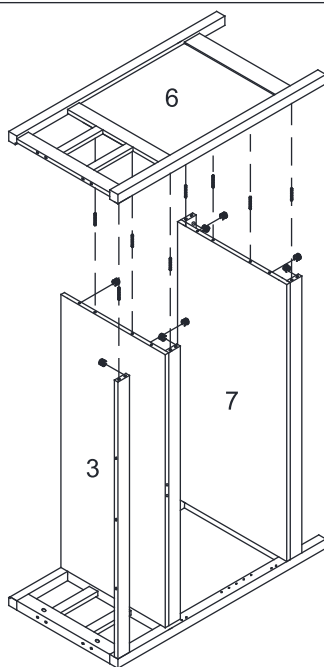

Step 6

B		8 pcs
C		8 pcs