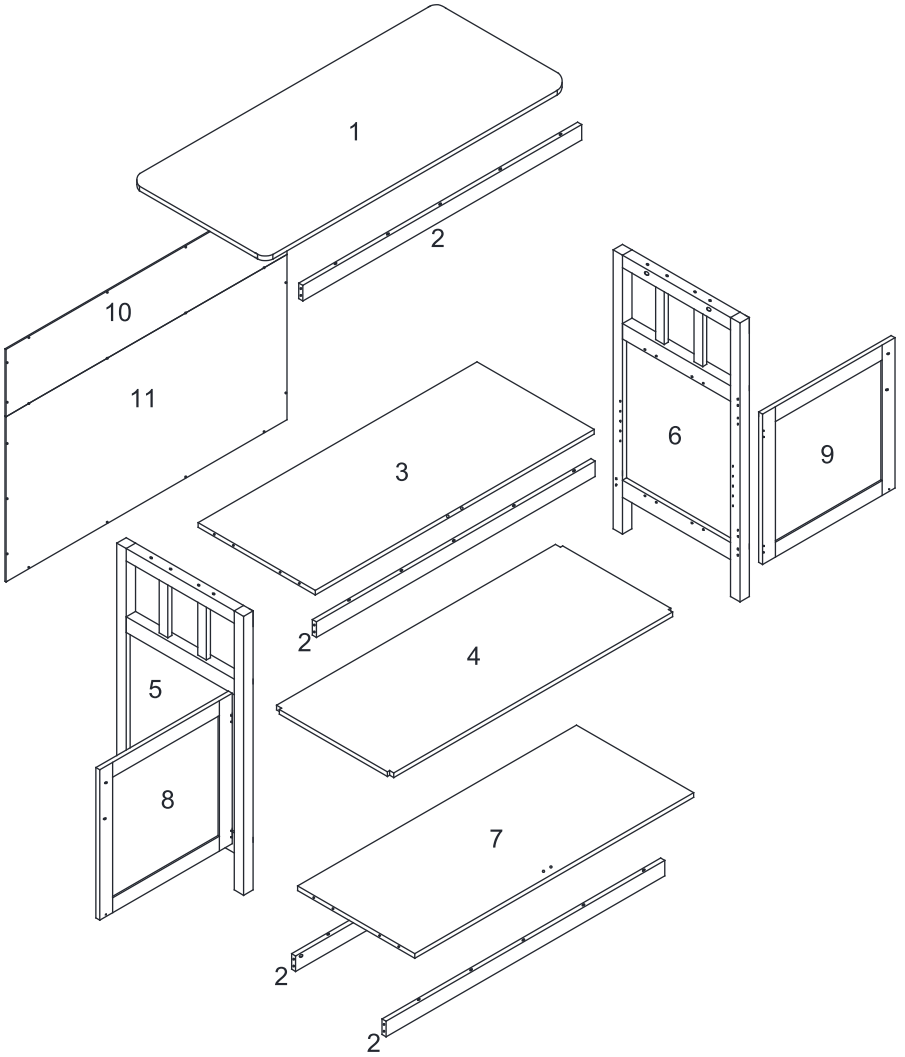

COSTWAY
SHOP EASY. SAVE MONEY.

USER'S MANUAL

Side Cabinet

PRODUCT ASSEMBLY

Hardware List

A	 6*35mm	20 pcs	F	 4*40mm	12 pcs	K		4 pcs
B	 15*10mm	20 pcs	G	 2.5*10mm	22 pcs	L		2 pcs
C	 8*30mm	28 pcs	H		1 pc	M	 4*16mm	4 pcs
D	 3*12mm	18 pcs	I		2 pcs			
E	 3*14mm	2 pcs	J		4 pcs			

Parts List

1		1 pc	7		1 pc
2		4 pcs	8		1 pc
3		1 pc	9		1 pc
4		1 pc	10		1 pc
5		1 pc	11		1 pc
6		1 pc			

Part List Assembly Overview

PRODUCT ASSEMBLY

Step 1

A		20 pcs
---	---	--------

Step 2

C		4 pcs
F		6 pcs