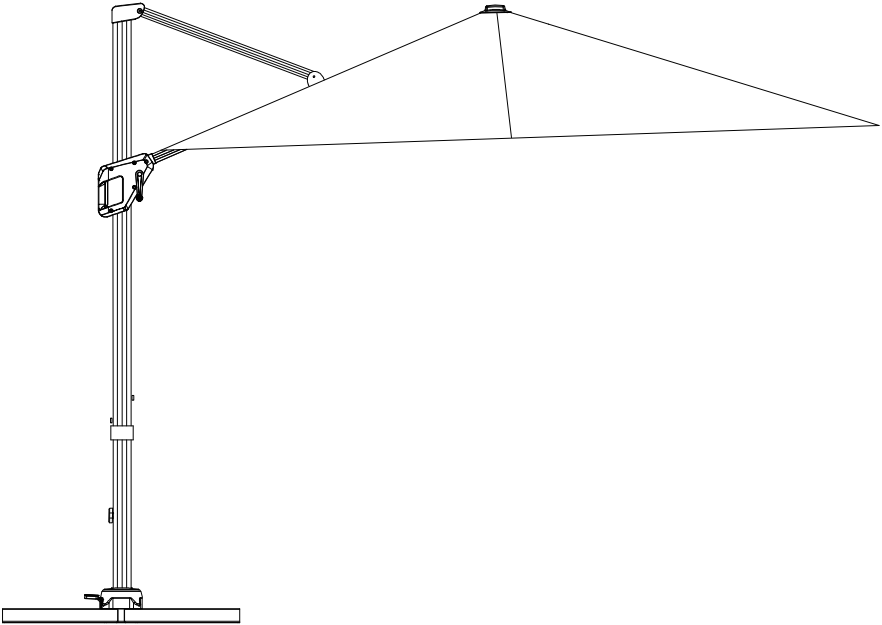

COSTWAY

USER'S MANUAL

13x10FT/ 4x3M Roma Hanging Umbrella NP10192

THIS INSTRUCTION BOOKLET CONTAINS **IMPORTANT** SAFETY INFORMATION. PLEASE READ AND KEEP FOR FUTURE REFERENCE.

Please give us a chance to make it right and do better!