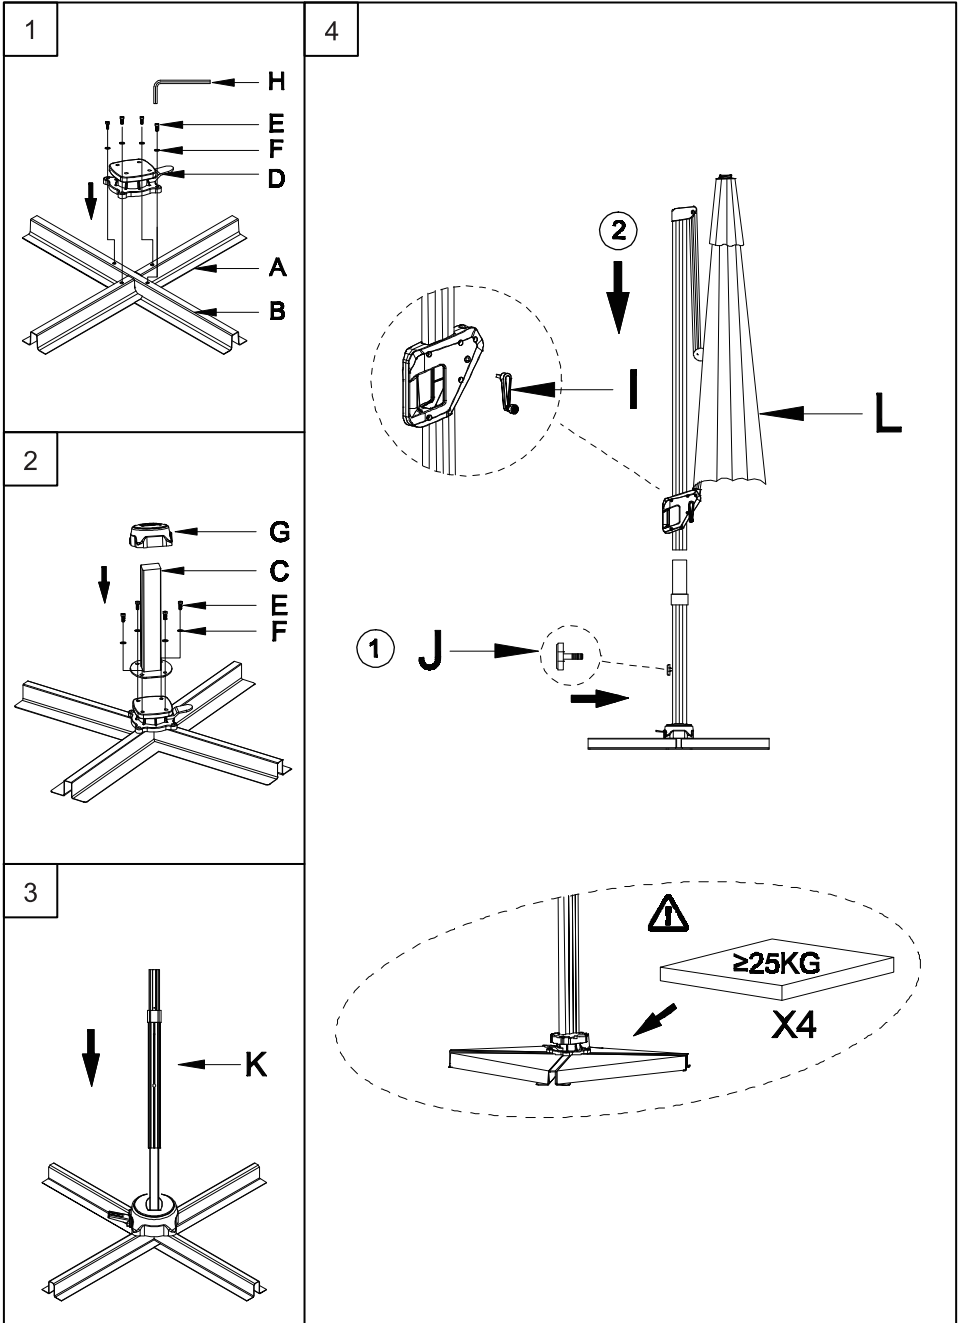

COSTWAY

USER'S MANUAL

13x10FT/ 4x3M Roma Hanging Umbrella NP10192

THIS INSTRUCTION BOOKLET CONTAINS **IMPORTANT** SAFETY INFORMATION. PLEASE READ AND KEEP FOR FUTURE REFERENCE.

Please give us a chance to make it right and do better!

Before You Start

- ⚠ Please read all instructions carefully.
- ⚠ Retain instructions for future reference.
- ⚠ Separate and count all parts and hardware.
- ⚠ Read through each step carefully and follow the proper order.
- ⚠ We recommend that, where possible, all items are assembled near to the area in which they will be placed in use, to avoid moving the product unnecessarily once assembled.
- ⚠ Always place the product on a flat, steady and stable surface.
- ⚠ Keep all small parts and packaging materials for this product away from babies and children as they potentially pose a serious choking hazard.

PART	PICTURE	QTY	PART	PICTURE	QTY
A		1	B		1
C		1	D		1
E	 (M8*25)	8	F	 (Ø8*16)	8
G		1	H	 (M8)	1
I		1	J		1
K		1	L		1
M	 (M6*20)	2	N	 (Ø6*12)	2
O	 (M6)	1	P		2
Q		4	R		4

5

6

7

8

9

10

Welcome to visit our website and purchase our quality products!