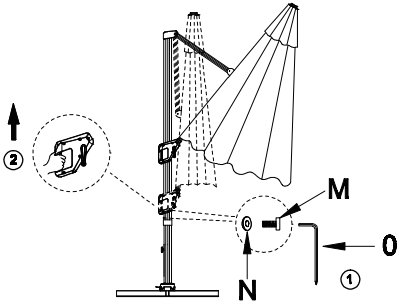

COSTWAY

USER'S MANUAL

13x10FT/ 4x3M Roma Hanging Umbrella NP10192

THIS INSTRUCTION BOOKLET CONTAINS **IMPORTANT** SAFETY INFORMATION. PLEASE READ AND KEEP FOR FUTURE REFERENCE.

Please give us a chance to make it right and do better!

PART	PICTURE	QTY	PART	PICTURE	QTY
A		1	B		1
C		1	D		1
E	 (M8*25)	8	F	 (Ø8*16)	8
G		1	H	 (M8)	1
I		1	J		1
K		1	L		1
M	 (M6*20)	2	N	 (Ø6*12)	2
O	 (M6)	1	P		2
Q		4	R		4

5

6

7

8

9

10

Welcome to visit our website and purchase our quality products!