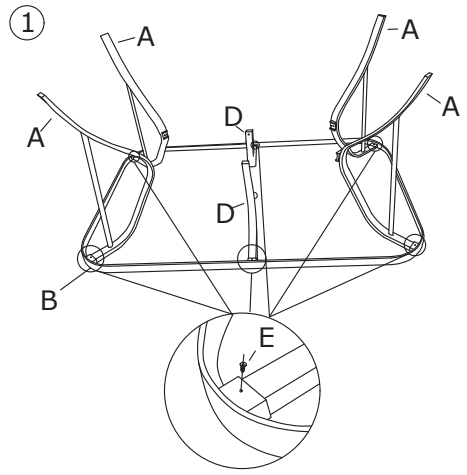

USER'S MANUAL
Patio Dining Table
and Chair Set
NP10407

	A	x4
	B	x1
	C	x1
	D	x2
	E	x6
	F	x10
	G	x8
	H	x2
	J	x10
	K	x1

	A	x6
	B	x6
	C	x6
	D	x24
	E	x12
	F	x36
	G	x36
	H	x1

x6

EN

With your inspiring rating, COSTWAY will be more consistent to offer you EASY SHOPPING EXPERIENCE, GOOD PRODUCTS and EFFICIENT SERVICE!