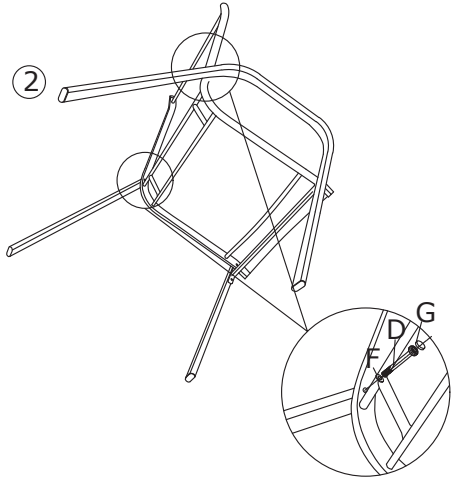

USER'S MANUAL
Patio Dining Table
and Chair Set
NP10407

	A	x4
	B	x1
	C	x1
	D	x2
	E	x6
	F	x10
	G	x8
	H	x2
	J	x10
	K	x1

	A	x6
	B	x6
	C	x6
	D	x24
	E	x12
	F	x36
	G	x36
	H	x1

x6

EN

With your inspiring rating, COSTWAY will be more consistent to offer you EASY SHOPPING EXPERIENCE, GOOD PRODUCTS and EFFICIENT SERVICE!