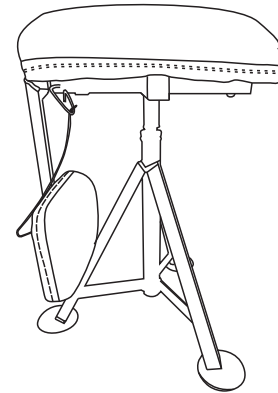

# 5 Star Rating

We would like to extend our heartfelt thanks to all of our customers for taking time to assemble this product and giving us valuable feedbacks.

1

1. Remove the D shaped pin and flip the backrest, then fix the backrest into corresponding place under the seat with the pin.

2

2. Revolve the seat to adjust the height.

3

3. Two shifts adjustable.