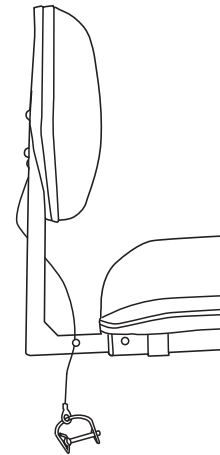

# 5 Star Rating

We would like to extend our heartfelt thanks to all of our customers for taking time to assemble this product and giving us valuable feedbacks.

1

1. Remove the D shaped pin and flip the backrest, then fix the backrest into corresponding place under the seat with the pin.

2

2. Revolve the seat to adjust the height.

3

3. Two shifts adjustable.