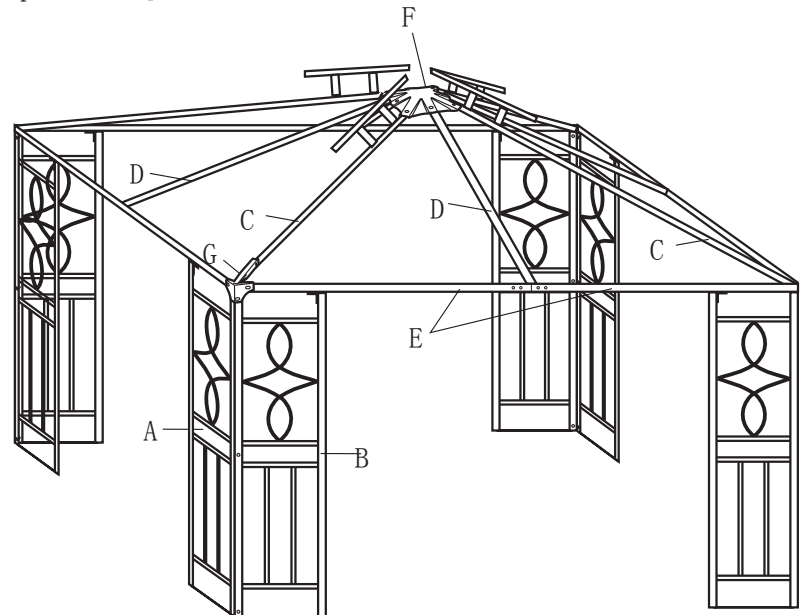

A 4PCS B 4PCS	F 1PC
	
	G 4PCS
	
	H 4PCS
	
	C 4PCS
	
	D 4PCS
	
	E 8PCS
	
M6×45 I 12PCS	O 60PCS
	
M6×30 K 16PCS	L 60PCS
	
M6×25 J 32PCS	M 1PC
	
P 8PCS	M1 1PCS
	
Y 2PCS	

**⚠ WARNING:** THIS GAZEBO IS DESIGNED AS A TEMPORARY STRUCTURE ONLY. IT IS RECOMMENDED THAT THE GAZEBO BE DISASSEMBLED IN EXTREME WEATHER CONDITIONS SUCH AS STRONG WINDS OR STORMS. FAILURE TO COMPLY WITH THE ABOVE WARNING MAY CAUSE DAMAGE TO THE GAZEBO OR VEHICLE AND WILL VOID WARRANTY.