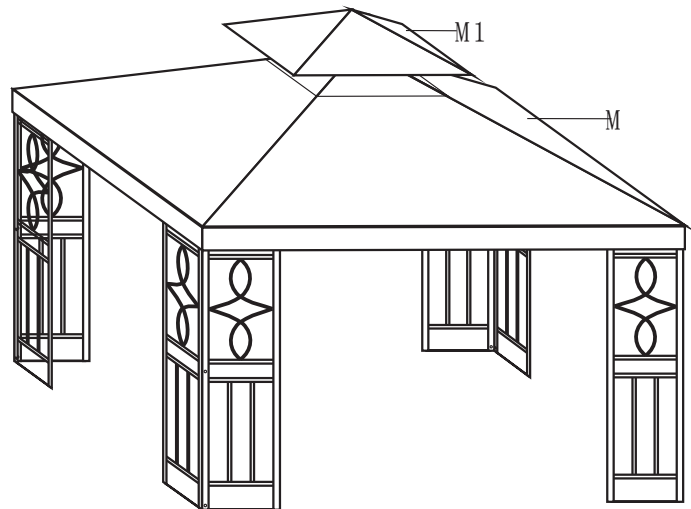

A 4PCS B 4PCS	F 1PC
	
	G 4PCS
	
	H 4PCS
	
	C 4PCS
	
	D 4PCS
	
	E 8PCS
	
M6×45 I 12PCS	O 60PCS
	
M6×30 K 16PCS	L 60PCS
	
M6×25 J 32PCS	M 1PC
	
P 8PCS	M1 1PCS
	
Y 2PCS	

**⚠ WARNING:** THIS GAZEBO IS DESIGNED AS A TEMPORARY STRUCTURE ONLY. IT IS RECOMMENDED THAT THE GAZEBO BE DISASSEMBLED IN EXTREME WEATHER CONDITIONS SUCH AS STRONG WINDS OR STORMS. FAILURE TO COMPLY WITH THE ABOVE WARNING MAY CAUSE DAMAGE TO THE GAZEBO OR VEHICLE AND WILL VOID WARRANTY.