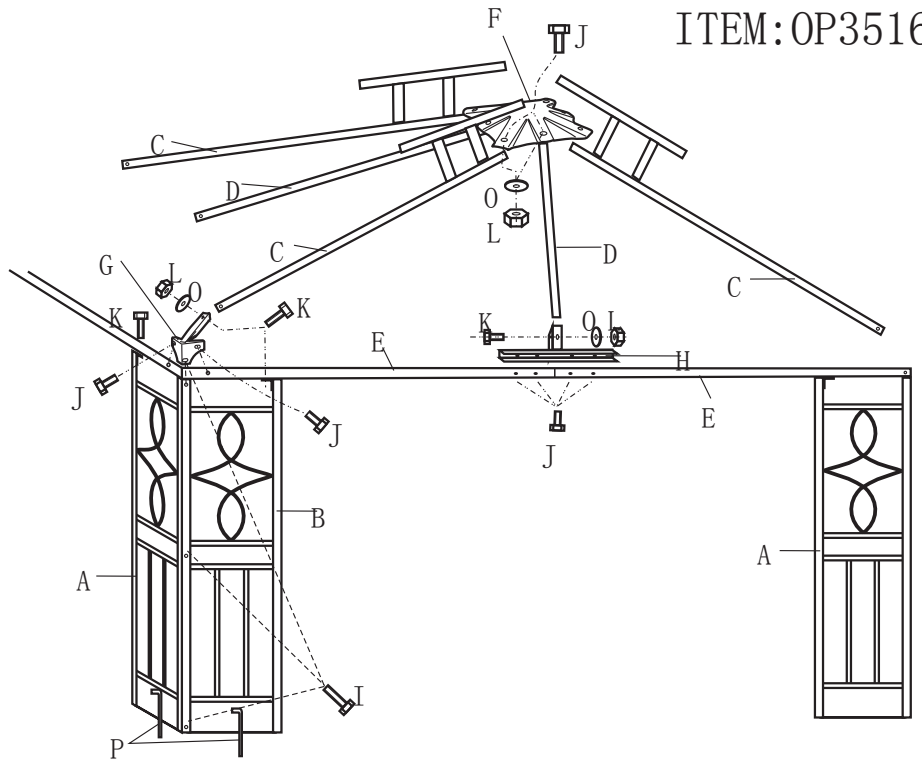

A 4PCS B 4PCS	F 1PC
	
	G 4PCS
	
	H 4PCS
	
	C 4PCS
	
	D 4PCS
	
	E 8PCS
	
M6×45 I 12PCS	O 60PCS
	
M6×30 K 16PCS	L 60PCS
	
M6×25 J 32PCS	M 1PC
	
P 8PCS	M1 1PCS
	
Y 2PCS	

**⚠ WARNING:** THIS GAZEBO IS DESIGNED AS A TEMPORARY STRUCTURE ONLY. IT IS RECOMMENDED THAT THE GAZEBO BE DISASSEMBLED IN EXTREME WEATHER CONDITIONS SUCH AS STRONG WINDS OR STORMS. FAILURE TO COMPLY WITH THE ABOVE WARNING MAY CAUSE DAMAGE TO THE GAZEBO OR VEHICLE AND WILL VOID WARRANTY.